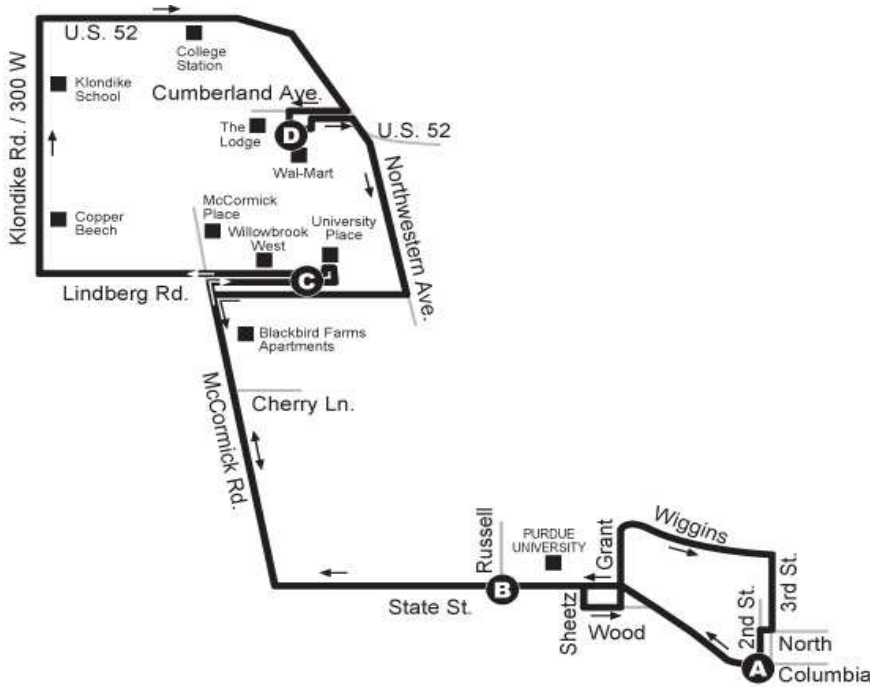

4B Purdue West (Monday to Friday)

Monday to Friday

Downtown Lafayette (Depart)	State & Russell	University Place (to Walmart)	Walmart	Walmart	University Place (to Downtown)	Lilly Hall	Downtown Lafayette (Arrive)
BUS215	BUS547	BUS139	BUS403	BUS403	BUS205	BUS345	BUS215
A	B	C	D	D	C	B	A
					**	6:32 AM	6:40 AM
6:15 AM	6:20 AM	6:27 AM	6:41 AM	6:41 AM	6:49 AM	7:02 AM	7:10 AM
6:45 AM	6:50 AM	6:57 AM	7:11 AM	7:11 AM	7:19 AM	7:32 AM	7:40 AM
7:15 AM	7:20 AM	7:27 AM	7:41 AM	7:41 AM	7:49 AM	8:02 AM	8:10 AM
7:45 AM	7:50 AM	7:57 AM	8:11 AM	8:11 AM	8:19 AM	8:32 AM	8:40 AM
8:15 AM	8:20 AM	8:27 AM	8:41 AM	8:41 AM	8:49 AM	9:02 AM	9:10 AM
8:45 AM	8:50 AM	8:57 AM	9:11 AM	9:11 AM	9:19 AM	9:32 AM	9:40 AM
9:15 AM	9:20 AM	9:27 AM	9:41 AM	9:41 AM	9:49 AM	10:02 AM	10:10 AM
9:45 AM	9:50 AM	9:57 AM	10:11 AM	10:11 AM	10:19 AM	10:32 AM	10:40 AM
10:15 AM	10:20 AM	10:27 AM	10:41 AM	10:41 AM	10:49 AM	11:02 AM	11:10 AM
10:45 AM	10:50 AM	10:57 AM	11:11 AM	11:11 AM	11:19 AM	11:32 AM	11:40 AM
11:15 AM	11:20 AM	11:27 AM	11:41 AM	11:41 AM	11:49 AM	12:02 PM	12:10 PM
11:45 AM	11:50 AM	11:57 AM	12:11 PM	12:11 PM	12:19 PM	12:32 PM	12:40 PM
12:15 PM	12:20 PM	12:27 PM	12:41 PM	12:41 PM	12:49 PM	1:02 PM	1:10 PM
12:45 PM	12:50 PM	12:57 PM	1:11 PM	1:11 PM	1:19 PM	1:32 PM	1:40 PM
1:15 PM	1:20 PM	1:27 PM	1:41 PM	1:41 PM	1:49 PM	2:02 PM	2:10 PM
1:45 PM	1:50 PM	1:57 PM	2:11 PM	2:11 PM	2:19 PM	2:32 PM	2:40 PM
2:15 PM	2:20 PM	2:27 PM	2:41 PM	2:41 PM	2:49 PM	3:02 PM	3:10 PM
2:45 PM	2:50 PM	2:57 PM	3:11 PM	3:11 PM	3:19 PM	3:32 PM	3:40 PM
3:15 PM	3:20 PM	3:27 PM	3:41 PM	3:41 PM	3:49 PM	4:02 PM	4:10 PM
3:45 PM	3:50 PM	3:57 PM	4:11 PM	4:11 PM	4:19 PM	4:32 PM	4:40 PM
4:15 PM	4:25 PM	4:38 PM	5:00 PM	4:41 PM	4:49 PM	5:02 PM	5:10 PM
4:45 PM	4:55 PM	5:08 PM	5:30 PM	5:11 PM	5:19 PM	5:32 PM	5:40 PM
5:15 PM	5:25 PM	5:38 PM	6:00 PM	5:41 PM	5:49 PM	6:02 PM	6:10 PM
5:45 PM	5:55 PM	6:08 PM	6:30 PM	6:11 PM	6:19 PM	6:32 PM	6:40 PM
6:15 PM	6:20 PM	6:27 PM	6:41 PM	6:41 PM	6:49 PM	7:02 PM	7:10 PM
6:45 PM	6:50 PM	6:57 PM	7:11 PM	7:11 PM	7:19 PM	7:32 PM	7:40 PM
7:15 PM	7:20 PM	7:27 PM	7:41 PM	7:41 PM	7:49 PM	8:02 PM	8:10 PM
7:45 PM	7:50 PM	7:57 PM	8:11 PM	8:11 PM	8:19 PM	8:32 PM	8:40 PM
8:45 PM	8:50 PM	8:57 PM	9:11 PM	9:11 PM	9:19 PM	9:32 PM	9:40 PM
9:45 PM	9:50 PM	9:57 PM	10:11 PM	10:11 PM	10:19 PM	10:32 PM	10:40 PM
10:45 PM	10:50 PM	10:57 PM	11:11 PM	11:11 PM	11:19 PM	11:32 PM	11:40 PM
11:45 PM	11:50 PM	11:57 PM	12:11 AM				

**First bus begins at Airport Rd. on State St. at 6:20AM and follows inbound route to Riehle Plaza.