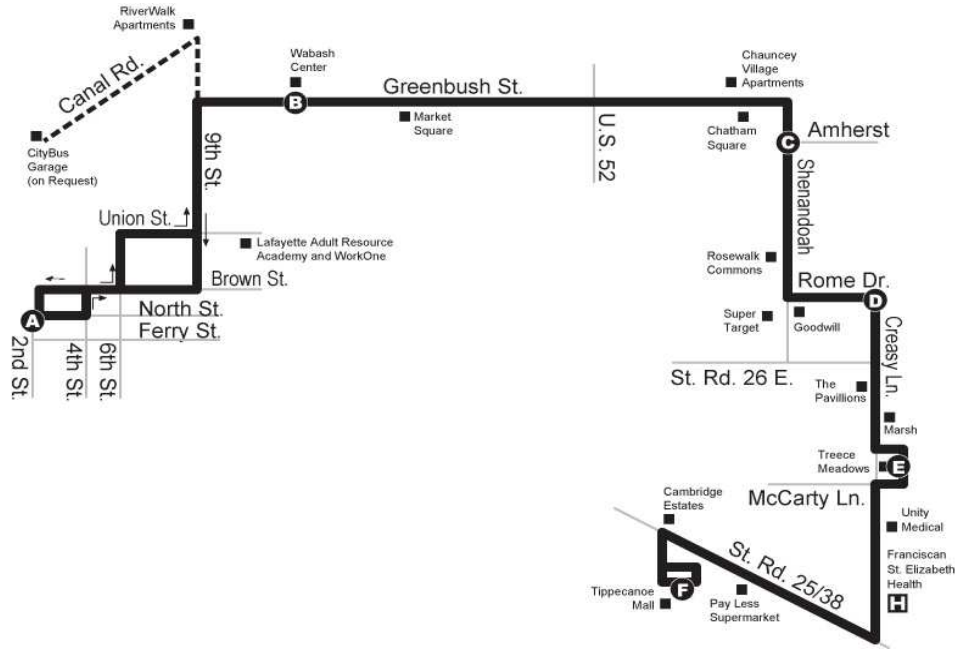

1A Market Square (Monday to Saturday)

Monday to Saturday

Downtown Lafayette (Depart)	Wabash Center	Shenandoah & Greenbush	Rome & Creasy	Treece Meadows	Tippecanoe Mall (Entrance E)	Tippecanoe Mall (Entrance E)	Treece Meadows	Rome & Creasy	Shenandoah & Amherst	Wabash Center	Downtown Lafayette (Arrive)
BUS215	BUS230S	BUS513	BUS468	BUS766W	BUS373	BUS373	BUS66E	BUS777	BUS778	BUS230N	BUS215
A	B	C	D	E	F	F	E	D	C	B	A
				6:10 AM	6:23 AM			6:14 AM	6:20 AM	6:28 AM	6:40 AM
6:15 AM	6:22 AM	6:27 AM	6:33 AM	6:40 AM	6:53 AM	6:32 AM	6:38 AM	6:44 AM	6:50 AM	6:58 AM	7:10 AM
6:45 AM	6:52 AM	6:57 AM	7:03 AM	7:10 AM	7:23 AM	7:02 AM	7:08 AM	7:14 AM	7:20 AM	7:28 AM	7:40 AM
7:15 AM	7:22 AM	7:27 AM	7:33 AM	7:40 AM	7:53 AM	7:32 AM	7:38 AM	7:44 AM	7:50 AM	7:58 AM	8:10 AM
7:45 AM	7:52 AM	7:57 AM	8:03 AM	8:10 AM	8:23 AM	8:02 AM	8:08 AM	8:14 AM	8:20 AM	8:28 AM	8:40 AM
8:15 AM	8:22 AM	8:27 AM	8:33 AM	8:40 AM	8:53 AM	8:32 AM	8:38 AM	8:44 AM	8:50 AM	8:58 AM	9:10 AM
8:45 AM	8:52 AM	8:57 AM	9:03 AM	9:10 AM	9:23 AM	9:02 AM	9:08 AM	9:14 AM	9:20 AM	9:28 AM	9:40 AM
9:15 AM	9:22 AM	9:27 AM	9:33 AM	9:40 AM	9:53 AM	9:32 AM	9:38 AM	9:44 AM	9:50 AM	9:58 AM	10:10 AM
9:45 AM	9:52 AM	9:57 AM	10:03 AM	10:10 AM	10:23 AM	10:02 AM	10:08 AM	10:14 AM	10:20 AM	10:28 AM	10:40 AM
10:15 AM	10:22 AM	10:27 AM	10:33 AM	10:40 AM	10:53 AM	10:32 AM	10:38 AM	10:44 AM	10:50 AM	10:58 AM	11:10 AM
10:45 AM	10:52 AM	10:57 AM	11:03 AM	11:10 AM	11:23 AM	11:02 AM	11:08 AM	11:14 AM	11:20 AM	11:28 AM	11:40 AM
11:15 AM	11:22 AM	11:27 AM	11:33 AM	11:40 AM	11:53 AM	11:32 AM	11:38 AM	11:44 AM	11:50 AM	11:58 AM	12:10 PM
11:45 AM	11:52 AM	11:57 AM	12:03 PM	12:10 PM	12:23 PM	12:02 PM	12:08 PM	12:14 PM	12:20 PM	12:28 PM	12:40 PM
12:15 PM	12:22 PM	12:27 PM	12:33 PM	12:40 PM	12:53 PM	12:32 PM	12:38 PM	12:44 PM	12:50 PM	12:58 PM	1:10 PM
12:45 PM	12:52 PM	12:57 PM	1:03 PM	1:10 PM	1:23 PM	1:02 PM	1:08 PM	1:14 PM	1:20 PM	1:28 PM	1:40 PM
1:15 PM	1:22 PM	1:27 PM	1:33 PM	1:40 PM	1:53 PM	1:32 PM	1:38 PM	1:44 PM	1:50 PM	1:58 PM	2:10 PM
1:45 PM	1:52 PM	1:57 PM	2:03 PM	2:10 PM	2:23 PM	2:02 PM	2:08 PM	2:14 PM	2:20 PM	2:28 PM	2:40 PM
2:15 PM	2:22 PM	2:27 PM	2:33 PM	2:40 PM	2:53 PM	2:32 PM	2:38 PM	2:44 PM	2:50 PM	2:58 PM	3:10 PM
2:45 PM	2:52 PM	2:57 PM	3:03 PM	3:10 PM	3:23 PM	3:02 PM	3:08 PM	3:14 PM	3:20 PM	3:28 PM	3:40 PM
3:15 PM	3:22 PM	3:27 PM	3:33 PM	3:40 PM	3:53 PM	3:32 PM	3:38 PM	3:44 PM	3:50 PM	3:58 PM	4:10 PM
3:45 PM	3:52 PM	3:57 PM	4:03 PM	4:10 PM	4:23 PM	4:02 PM	4:08 PM	4:14 PM	4:20 PM	4:28 PM	4:40 PM
4:15 PM	4:22 PM	4:27 PM	4:33 PM	4:40 PM	4:53 PM	4:32 PM	4:38 PM	4:44 PM	4:50 PM	4:58 PM	5:10 PM
4:45 PM	4:52 PM	4:57 PM	5:03 PM	5:10 PM	5:23 PM	5:02 PM	5:08 PM	5:14 PM	5:20 PM	5:28 PM	5:40 PM
5:15 PM	5:22 PM	5:27 PM	5:33 PM	5:40 PM	5:53 PM	5:32 PM	5:38 PM	5:44 PM	5:50 PM	5:58 PM	6:10 PM
5:45 PM	5:52 PM	5:57 PM	6:03 PM	6:10 PM	6:23 PM	6:02 PM	6:08 PM	6:14 PM	6:20 PM	6:28 PM	6:40 PM
6:15 PM	6:22 PM	6:27 PM	6:33 PM	6:40 PM	6:53 PM	6:32 PM	6:38 PM	6:44 PM	6:50 PM	6:58 PM	7:10 PM
6:45 PM	6:52 PM	6:57 PM	7:03 PM	7:10 PM	7:23 PM	7:02 PM	7:08 PM	7:14 PM	7:20 PM	7:28 PM	7:40 PM
7:15 PM	7:22 PM	7:27 PM	7:33 PM	7:40 PM	7:53 PM	7:32 PM	7:38 PM	7:44 PM	7:50 PM	7:58 PM	8:10 PM
7:45 PM	7:52 PM	7:57 PM	8:03 PM	8:10 PM	8:23 PM	8:02 PM	8:08 PM	8:14 PM	8:20 PM	8:28 PM	8:40 PM
8:15 PM	8:22 PM	8:27 PM	8:33 PM	8:40 PM	8:53 PM	8:32 PM	8:38 PM	8:44 PM	8:50 PM	8:58 PM	9:10 PM
8:45 PM	8:52 PM	8:57 PM	9:03 PM	9:10 PM	9:23 PM	9:02 PM	9:08 PM	9:14 PM	9:20 PM	9:28 PM	9:40 PM
9:15 PM	9:22 PM	9:27 PM	9:33 PM	9:40 PM	9:53 PM	9:32 PM	9:38 PM	9:44 PM	9:50 PM	9:58 PM	10:10 PM
9:45 PM	9:52 PM	9:57 PM	10:03 PM	10:10 PM	10:23 PM	10:02 PM	10:08 PM	10:14 PM	10:20 PM	10:28 PM	10:40 PM
10:15 PM	10:22 PM	10:27 PM	10:33 PM	10:40 PM	10:53 PM	10:32 PM	10:38 PM	10:44 PM	10:50 PM	10:58 PM	11:10 PM
10:45 PM	10:52 PM	10:57 PM	11:03 PM	11:10 PM	11:23 PM	11:02 PM	11:08 PM	11:14 PM	11:20 PM	11:28 PM	11:40 PM
11:15 PM	11:22 PM	11:27 PM	11:33 PM	11:40 PM	11:53 PM	11:32 PM	11:38 PM	11:44 PM	11:50 PM	11:58 PM	12:10 PM