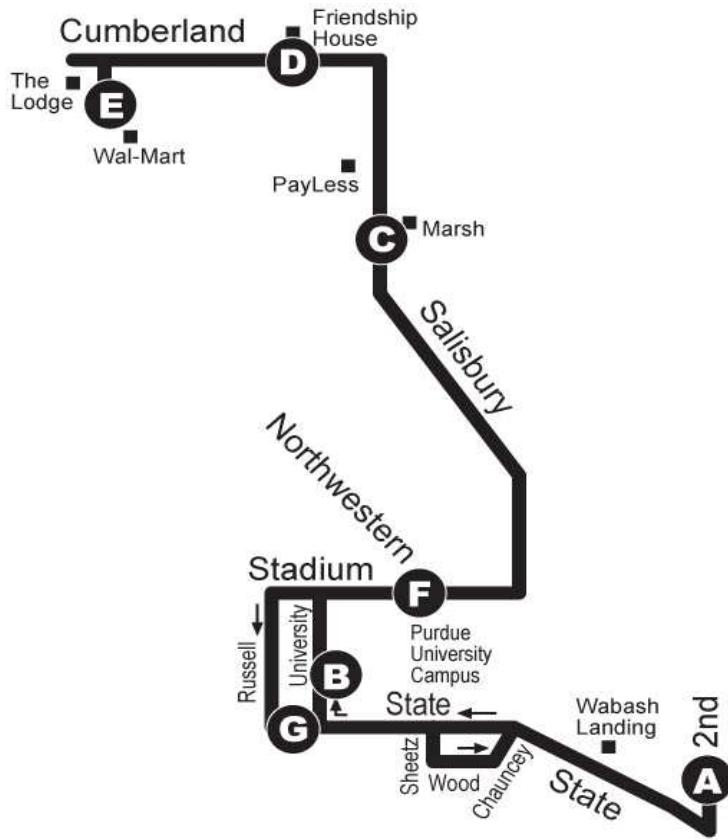

# 1B Salisbury (Sunday)

Sunday

Downtown Lafayette (Depart)	Beering Hall	Salisbury & Park Ridge	Friendship House	Walmart	Salisbury & Navajo	Stadium & Northwestern	Lilly Hall	Downtown Lafayette (Arrive)
BUS215	BUS389	BUS484	BUS541	BUS403	BUS293	BUS530N	BUS345	BUS215
A	B	C	D	E	C	F	G	A
9:45 AM	9:50 AM	10:00 AM	10:02 AM	10:11 AM	10:18 AM	10:25 AM	10:30 AM	10:40 AM
10:45 AM	10:50 AM	11:00 AM	11:02 AM	11:11 AM	11:18 AM	11:25 AM	11:30 AM	11:40 AM
11:45 AM	11:50 AM	12:00 PM	12:02 PM	12:11 PM	12:18 PM	12:25 PM	12:30 PM	12:40 PM
12:45 PM	12:50 PM	1:00 PM	1:02 PM	1:11 PM	1:18 PM	1:25 PM	1:30 PM	1:40 PM
1:45 PM	1:50 PM	2:00 PM	2:02 PM	2:11 PM	2:18 PM	2:25 PM	2:30 PM	2:40 PM
2:45 PM	2:50 PM	3:00 PM	3:02 PM	3:11 PM	3:18 PM	3:25 PM	3:30 PM	3:40 PM
3:45 PM	3:50 PM	4:00 PM	4:02 PM	4:11 PM	4:18 PM	4:25 PM	4:30 PM	4:40 PM
4:45 PM	4:50 PM	5:00 PM	5:02 PM	5:11 PM	5:18 PM	5:25 PM	5:30 PM	5:40 PM
5:45 PM	5:50 PM	6:00 PM	6:02 PM	6:11 PM	6:18 PM	6:25 PM	6:30 PM	6:40 PM
6:45 PM	6:50 PM	7:00 PM	7:02 PM	7:11 PM	7:18 PM	7:25 PM	7:30 PM	7:40 PM