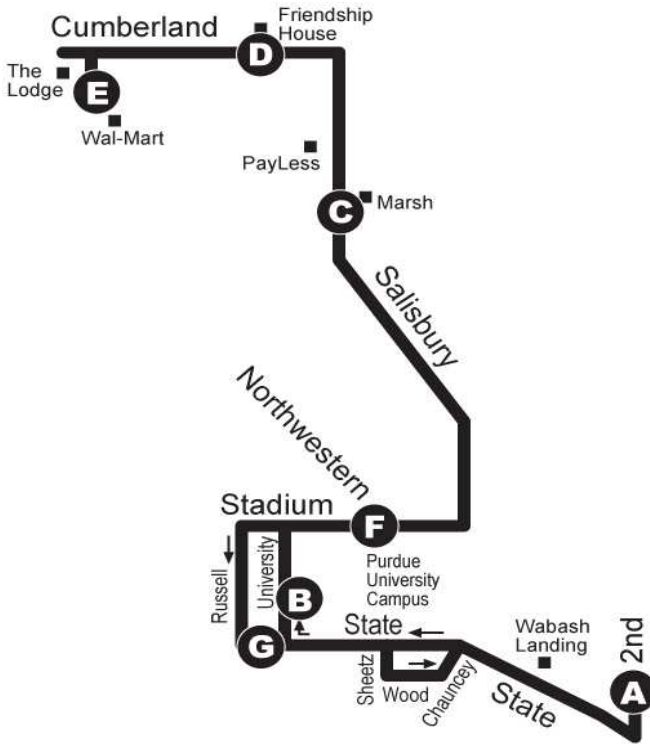

1B Salisbury (Weekdays--Purdue Break)

Monday to Friday (Daytime)

Downtown Lafayette (Depart)	Beering Hall	Salisbury & Park Ridge	Friendship House	Walmart
BUS215	BUS389	BUS484	BUS541	BUS403
A	B	C	D	E
			6:10 AM	6:11 AM
			6:32 AM	6:41 AM
6:45 AM	6:50 AM	7:00 AM	7:02 AM	7:11 AM
7:15 AM	7:20 AM	7:30 AM	7:32 AM	7:41 AM
7:45 AM	7:50 AM	8:00 AM	8:02 AM	8:11 AM
8:15 AM	8:20 AM	8:30 AM	8:32 AM	8:41 AM
8:45 AM	8:50 AM	9:00 AM	9:02 AM	9:11 AM
9:15 AM	9:20 AM	9:30 AM	9:32 AM	9:41 AM
9:45 AM	9:50 AM	10:00 AM	10:02 AM	10:11 AM
10:15 AM	10:20 AM	10:30 AM	10:32 AM	10:41 AM
10:45 AM	10:50 AM	11:00 AM	11:02 AM	11:11 AM
11:15 AM	11:20 AM	11:30 AM	11:32 AM	11:41 AM
11:45 AM	11:50 AM	12:00 PM	12:02 PM	12:11 PM
12:15 PM	12:20 PM	12:30 PM	12:32 PM	12:41 PM
12:45 PM	12:50 PM	1:00 PM	1:02 PM	1:11 PM
1:15 PM	1:20 PM	1:30 PM	1:32 PM	1:41 PM
1:45 PM	1:50 PM	2:00 PM	2:02 PM	2:11 PM
2:15 PM	2:20 PM	2:30 PM	2:32 PM	2:41 PM
2:45 PM	2:50 PM	3:00 PM	3:02 PM	3:11 PM
3:15 PM	3:20 PM	3:30 PM	3:32 PM	3:41 PM
3:45 PM	3:50 PM	4:00 PM	4:02 PM	4:11 PM
4:15 PM	4:20 PM	4:30 PM	4:32 PM	4:41 PM
4:45 PM	4:50 PM	5:00 PM	5:02 PM	5:11 PM
5:15 PM	5:20 PM	5:30 PM	5:32 PM	5:41 PM
5:45 PM	5:50 PM	6:00 PM	6:02 PM	6:11 PM

6:45AM trip detours to Williams and S. Grant St.