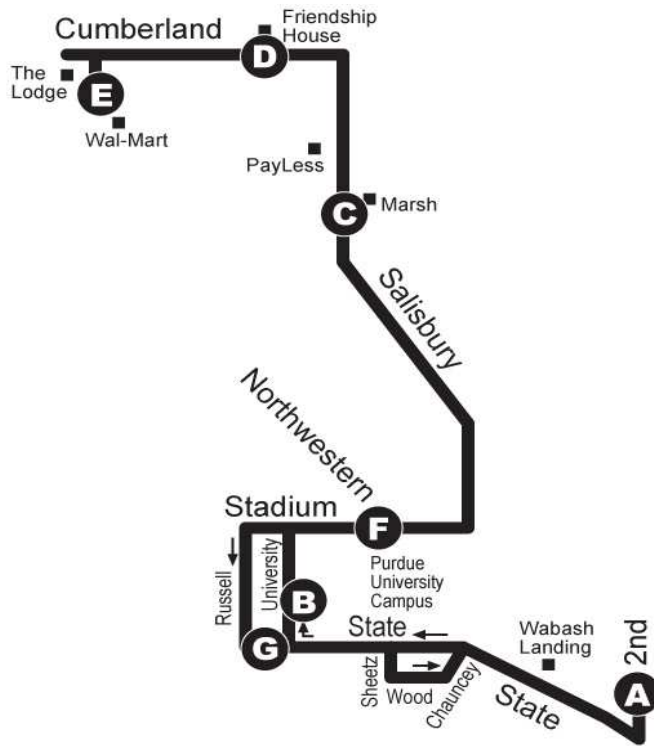

1B Salisbury (Weekdays)

Monday to Friday (Daytime)

Downtown Lafayette (Depart)	Beerling Hall	Salisbury & Park Ridge	Friendship House	Walmart
BUS215	BUS389	BUS484	BUS541	BUS403
A	B	C	D	E
			6:10 AM	6:11 AM
			6:32 AM	6:41 AM
6:45 AM	6:50 AM	7:00 AM	7:02 AM	7:11 AM
7:15 AM	7:20 AM	7:30 AM	7:32 AM	7:41 AM
7:45 AM	7:50 AM	8:00 AM	8:02 AM	8:11 AM
8:15 AM	8:20 AM	8:30 AM	8:32 AM	8:41 AM
8:45 AM	8:50 AM	9:00 AM	9:02 AM	9:11 AM
9:15 AM	9:20 AM	9:30 AM	9:32 AM	9:41 AM
9:45 AM	9:50 AM	10:00 AM	10:02 AM	10:11 AM
10:15 AM	10:20 AM	10:30 AM	10:32 AM	10:41 AM
10:45 AM	10:50 AM	11:00 AM	11:02 AM	11:11 AM
11:15 AM	11:20 AM	11:30 AM	11:32 AM	11:41 AM
11:45 AM	11:50 AM	12:00 PM	12:02 PM	12:11 PM
12:15 PM	12:20 PM	12:30 PM	12:32 PM	12:41 PM
12:45 PM	12:50 PM	1:00 PM	1:02 PM	1:11 PM
1:15 PM	1:20 PM	1:30 PM	1:32 PM	1:41 PM
1:45 PM	1:50 PM	2:00 PM	2:02 PM	2:11 PM
2:15 PM	2:20 PM	2:30 PM	2:32 PM	2:41 PM
2:45 PM	2:50 PM	3:00 PM	3:02 PM	3:11 PM
3:15 PM	3:20 PM	3:30 PM	3:32 PM	3:41 PM
3:45 PM	3:50 PM	4:00 PM	4:02 PM	4:11 PM
4:15 PM	4:20 PM	4:30 PM	4:32 PM	4:41 PM
4:45 PM	4:50 PM	5:00 PM	5:02 PM	5:11 PM
5:15 PM	5:20 PM	5:30 PM	5:32 PM	5:41 PM
5:45 PM	5:50 PM	6:00 PM	6:02 PM	6:11 PM

6:45AM trip detours to Williams and S. Grant St.