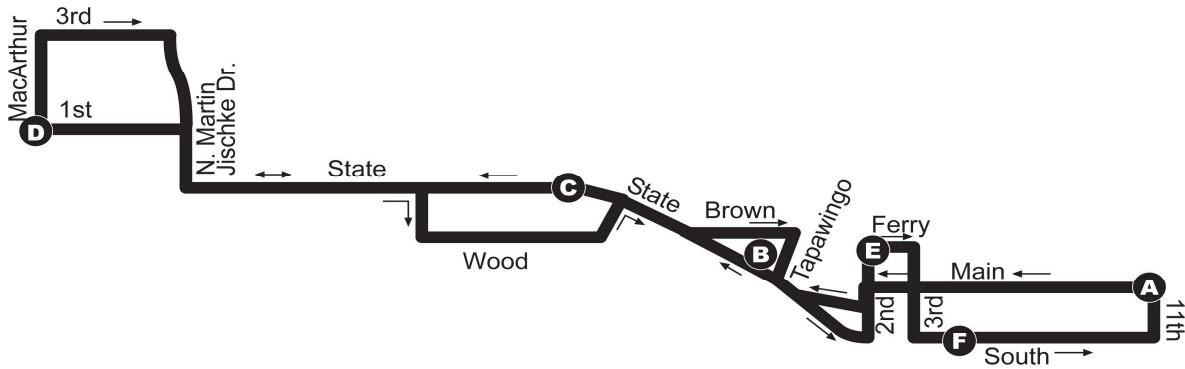

## 23 Wabash Trolley (Saturdays)

Saturdays

**No Saturday Service January, February, March. Operates April through December only.**

Main St. & 11th St. (Depart) BUS397SE	Wabash Landing on State St. BUS122	Purdue Memorial Union BUS271	1st & MacArthur (Earhart Hall) BUS282NE	Wabash Landing on Brown St. BUS425S	2nd & Ferry (Transfer Ctr. & Ivy Tech) BUSXXX	Holiday Inn at 5th & South BUS329	Main St. & 11th St. (Arrive) BUS397SE
A	B	C	D	B	E	F	A
9:40 AM	9:49 AM	9:52 AM	9:57 AM	10:04 AM	10:06 AM	10:08 AM	10:10 AM
		10:07 AM	10:12 AM	10:19 AM	10:21 AM	10:23 AM	10:25 AM
10:10 AM	10:19 AM	10:22 AM	10:27 AM	10:34 AM	10:36 AM	10:38 AM	10:40 AM
10:25 AM	10:34 AM	10:37 AM	10:42 AM	10:49 AM	10:51 AM	10:53 AM	10:55 AM
10:40 AM	10:49 AM	10:52 AM	10:57 AM	11:04 AM	11:06 AM	11:08 AM	11:10 AM
10:55 AM	11:04 AM	11:07 AM	11:12 AM	11:19 AM	11:21 AM	11:23 AM	11:25 AM
11:10 AM	11:19 AM	11:22 AM	11:27 AM	11:34 AM	11:36 AM	11:38 AM	11:40 AM
11:25 AM	11:34 AM	11:37 AM	11:42 AM	11:49 AM	11:51 AM	11:53 AM	11:55 AM
11:40 AM	11:49 AM	11:52 AM	11:57 AM	12:04 PM	12:06 PM	12:08 PM	12:10 PM
11:55 AM	12:04 PM	12:07 PM	12:12 PM	12:19 PM	12:21 PM	12:23 PM	12:25 PM
12:10 PM	12:19 PM	12:22 PM	12:27 PM	12:34 PM	12:36 PM	12:38 PM	12:40 PM
12:25 PM	12:34 PM	12:37 PM	12:42 PM	12:49 PM	12:51 PM	12:53 PM	12:55 PM
12:40 PM	12:49 PM	12:52 PM	12:57 PM	1:04 PM	1:06 PM	1:08 PM	1:10 PM
12:55 PM	1:04 PM	1:07 PM	1:12 PM	1:19 PM	1:21 PM	1:23 PM	1:25 PM
1:10 PM	1:19 PM	1:22 PM	1:27 PM	1:34 PM	1:36 PM	1:38 PM	1:40 PM
1:25 PM	1:34 PM	1:37 PM	1:42 PM	1:49 PM	1:51 PM	1:53 PM	1:55 PM
1:40 PM	1:49 PM	1:52 PM	1:57 PM	2:04 PM	2:06 PM	2:08 PM	2:10 PM
1:55 PM	2:04 PM	2:07 PM	2:12 PM	2:19 PM	2:21 PM	2:23 PM	2:25 PM
2:10 PM	2:19 PM	2:22 PM	2:27 PM	2:34 PM	2:36 PM	2:38 PM	2:40 PM
2:25 PM	2:34 PM	2:37 PM	2:42 PM	2:49 PM	2:51 PM	2:53 PM	2:55 PM
2:40 PM	2:49 PM	2:52 PM	2:57 PM	3:04 PM	3:06 PM	3:08 PM	3:10 PM
2:55 PM	3:04 PM	3:07 PM	3:12 PM	3:19 PM	3:21 PM	3:23 PM	3:25 PM
3:10 PM	3:19 PM	3:22 PM	3:27 PM	3:34 PM	3:36 PM	3:38 PM	3:40 PM
3:25 PM	3:34 PM	3:37 PM	3:42 PM	3:49 PM	3:51 PM	3:53 PM	3:55 PM
3:40 PM	3:49 PM	3:52 PM	3:57 PM	4:04 PM	4:06 PM	4:08 PM	4:10 PM
3:55 PM	4:04 PM	4:07 PM	4:12 PM	4:19 PM	4:21 PM	4:23 PM	4:25 PM
4:10 PM	4:19 PM	4:22 PM	4:27 PM	4:34 PM	4:36 PM	4:38 PM	4:40 PM
4:25 PM	4:34 PM	4:37 PM	4:42 PM	4:49 PM	4:51 PM	4:53 PM	4:55 PM
4:40 PM	4:49 PM	4:52 PM	4:57 PM	5:04 PM	5:06 PM	5:08 PM	5:10 PM
4:55 PM							