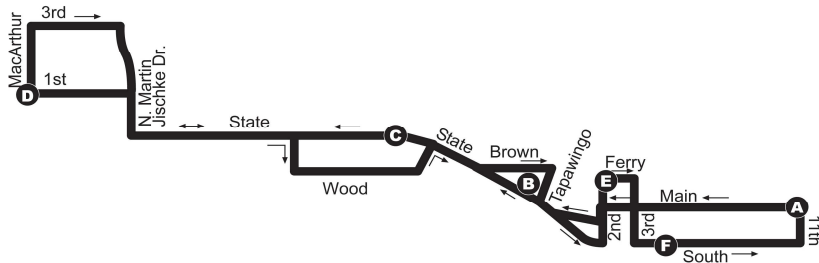

## 23 Wabash Trolley (Monday to Friday--Purdue Breaks)

Shaded trips operate on Friday evenings only.