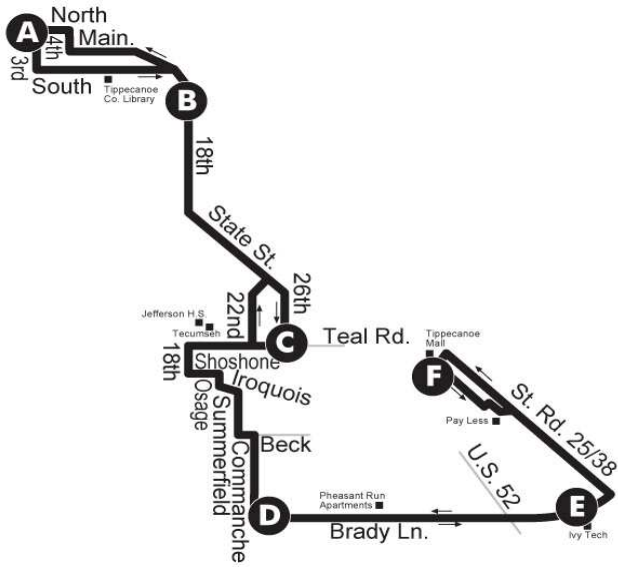

3 Lafayette Square (Monday to Saturday)

Monday to Saturday

Downtown Lafayette (Depart)	18th & Main	26th & Teal	Commanche & Shasta	Ivy Tech	Tippecanoe Mall (Entrance E)	Ivy Tech (Creasy Ln. at Menards)	Commanche & Brady	18th & Main	Downtown Lafayette (Arrive)
BUS215	BUS391NW	BUS311	BUS735W	BUS142S	BUS373	BUS142N	BUS449N	BUS391NE	BUS215
A	B	C	D	E	F	E	D	B	A
6:15 AM	6:20 AM	6:25 AM	6:30 AM	6:36 AM	6:41 AM	6:43 AM	6:50 AM	6:31 AM	6:40 AM
6:45 AM	6:50 AM	6:55 AM	7:00 AM	7:06 AM	7:11 AM	7:13 AM	7:20 AM	7:31 AM	7:40 AM
7:15 AM	7:20 AM	7:25 AM	7:30 AM	7:36 AM	7:41 AM	7:43 AM	7:50 AM	8:01 AM	8:10 AM
7:45 AM	7:50 AM	7:55 AM	8:00 AM	8:06 AM	8:11 AM	8:13 AM	8:20 AM	8:31 AM	8:40 AM
8:15 AM	8:20 AM	8:25 AM	8:30 AM	8:36 AM	8:41 AM	8:43 AM	8:50 AM	9:01 AM	9:10 AM
8:45 AM	8:50 AM	8:55 AM	9:00 AM	9:06 AM	9:11 AM	9:13 AM	9:20 AM	9:31 AM	9:40 AM
9:15 AM	9:20 AM	9:25 AM	9:30 AM	9:36 AM	9:41 AM	9:43 AM	9:50 AM	10:01 AM	10:10 AM
9:45 AM	9:50 AM	9:55 AM	10:00 AM	10:06 AM	10:11 AM	10:13 AM	10:20 AM	10:31 AM	10:40 AM
10:15 AM	10:20 AM	10:25 AM	10:30 AM	10:36 AM	10:41 AM	10:43 AM	10:50 AM	11:01 AM	11:10 AM
10:45 AM	10:50 AM	10:55 AM	11:00 AM	11:06 AM	11:11 AM	11:13 AM	11:20 AM	11:31 AM	11:40 AM
11:15 AM	11:20 AM	11:25 AM	11:30 AM	11:36 AM	11:41 AM	11:43 AM	11:50 AM	12:01 PM	12:10 PM
11:45 AM	11:50 AM	11:55 AM	12:00 PM	12:06 PM	12:11 PM	12:13 PM	12:20 PM	12:31 PM	12:40 PM
12:15 PM	12:20 PM	12:25 PM	12:30 PM	12:36 PM	12:41 PM	12:43 PM	12:50 PM	1:01 PM	1:10 PM
12:45 PM	12:50 PM	12:55 PM	1:00 PM	1:06 PM	1:11 PM	1:13 PM	1:20 PM	1:31 PM	1:40 PM
1:15 PM	1:20 PM	1:25 PM	1:30 PM	1:36 PM	1:41 PM	1:43 PM	1:50 PM	2:01 PM	2:10 PM
1:45 PM	1:50 PM	1:55 PM	2:00 PM	2:06 PM	2:11 PM	2:13 PM	2:20 PM	2:31 PM	2:40 PM
2:15 PM	2:20 PM	2:25 PM	2:30 PM	2:36 PM	2:41 PM	2:43 PM	2:50 PM	3:01 PM	3:10 PM
2:45 PM	2:50 PM	2:55 PM	3:00 PM	3:06 PM	3:11 PM	3:13 PM	3:20 PM	3:31 PM	3:40 PM
3:15 PM	3:20 PM		3:30 PM	3:36 PM	3:41 PM	3:43 PM	3:50 PM	4:01 PM	4:10 PM
3:45 PM	3:50 PM	3:55 PM	4:00 PM	4:06 PM	4:11 PM	4:13 PM	4:20 PM	4:31 PM	4:40 PM
4:15 PM	4:20 PM	4:25 PM	4:30 PM	4:36 PM	4:41 PM	4:43 PM	4:50 PM	5:01 PM	5:10 PM
4:45 PM	4:50 PM	4:55 PM	5:00 PM	5:06 PM	5:11 PM	5:13 PM	5:20 PM	5:31 PM	5:40 PM
5:15 PM	5:20 PM	5:25 PM	5:30 PM	5:36 PM	5:41 PM	5:43 PM	5:50 PM	6:01 PM	6:10 PM
5:45 PM	5:50 PM	5:55 PM	6:00 PM	6:06 PM	6:11 PM	6:13 PM	6:20 PM	6:31 PM	6:40 PM
6:15 PM	6:20 PM	6:25 PM	6:30 PM	6:36 PM	6:41 PM	6:43 PM	6:50 PM	7:01 PM	7:10 PM
6:45 PM	6:50 PM	6:55 PM	7:00 PM	7:06 PM	7:11 PM	7:13 PM	7:20 PM	7:31 PM	7:40 PM
7:15 PM	7:20 PM	7:25 PM	7:30 PM	7:36 PM	7:41 PM	7:43 PM	7:50 PM	8:01 PM	8:10 PM
7:45 PM	7:50 PM	7:55 PM	8:00 PM	8:06 PM	8:11 PM	8:13 PM	8:20 PM	8:31 PM	8:40 PM
8:45 PM	8:50 PM	8:55 PM	9:00 PM	9:06 PM	9:11 PM	9:13 PM	9:20 PM	9:31 PM	9:40 PM

No Saturday service on shaded times.

***3:15PM trip travels outbound on 22nd street when Jeff H.S. is in session.