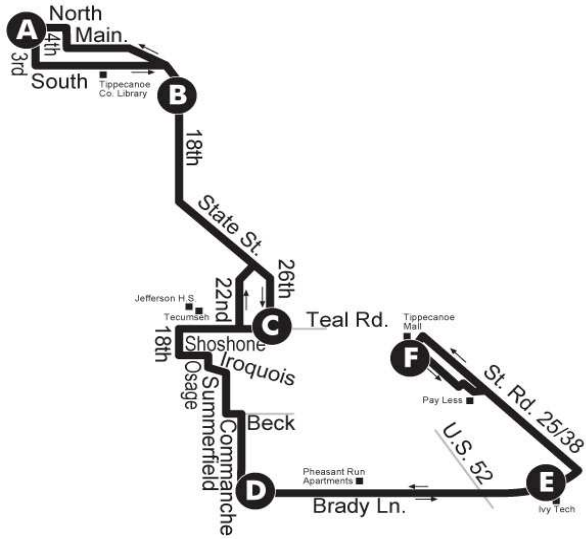

3 Lafayette Square (Sunday)

Sunday

Downtown Lafayette (Depart)	18th & Main	26th & Teal	Commanche & Shasta	Ivy Tech	Tippecanoe Mall (Entrance E)	Ivy Tech (Creasy Ln. at Menards)	Commanche & Brady	18th & Main	Downtown Lafayette (Arrive)
BUS215	BUS391NW	BUS311	BUS735W	BUS142S	BUS373	BUS142N	BUS449N	BUS391NE	BUS215
A	B	C	D	E	F	E	D	B	A
10:45 AM	10:50 AM	10:55 AM	11:00 AM	11:06 AM	11:11 AM	11:13 AM	11:20 AM	11:31 AM	11:40 AM
11:45 AM	11:50 AM	11:55 AM	12:00 PM	12:06 PM	12:11 PM	12:13 PM	12:20 PM	12:31 PM	12:40 PM
12:45 PM	12:50 PM	12:55 PM	1:00 PM	1:06 PM	1:11 PM	1:13 PM	1:20 PM	1:31 PM	1:40 PM
1:45 PM	1:50 PM	1:55 PM	2:00 PM	2:06 PM	2:11 PM	2:13 PM	2:20 PM	2:31 PM	2:40 PM
2:45 PM	2:50 PM	2:55 PM	3:00 PM	3:06 PM	3:11 PM	3:13 PM	3:20 PM	3:31 PM	3:40 PM
3:45 PM	3:50 PM	3:55 PM	4:00 PM	4:06 PM	4:11 PM	4:13 PM	4:20 PM	4:31 PM	4:40 PM
4:45 PM	4:50 PM	4:55 PM	5:00 PM	5:06 PM	5:11 PM	5:13 PM	5:20 PM	5:31 PM	5:40 PM
5:45 PM	5:50 PM	5:55 PM	6:00 PM	6:06 PM	6:11 PM	6:13 PM	6:20 PM	6:31 PM	6:40 PM