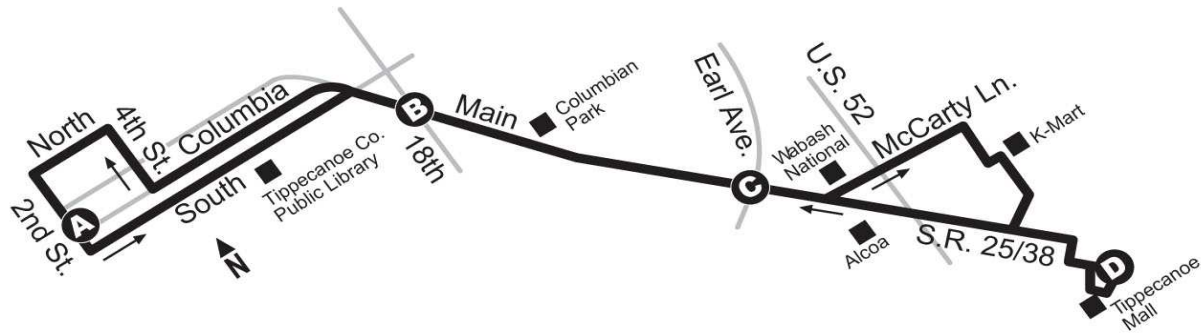

4A Tippecanoe Mall (Monday to Saturday)

Monday to Saturday

Downtown to Tippecanoe Mall (Outbound)

Leave Downtown Lafayette BUS215	Main & Jackson BUS444SW	Main & Earl BUS531SW	Tippecanoe Mall (Entrance E) BUS373
A	B	C	D
6:15 AM	6:20 AM	6:23 AM	6:32 AM
6:45 AM	6:50 AM	6:53 AM	7:02 AM
7:15 AM	7:20 AM	7:23 AM	7:32 AM
7:45 AM	7:50 AM	7:53 AM	8:02 AM
8:15 AM	8:20 AM	8:23 AM	8:32 AM
8:45 AM	8:50 AM	8:53 AM	9:02 AM
9:15 AM	9:20 AM	9:23 AM	9:32 AM
9:45 AM	9:50 AM	9:53 AM	10:02 AM
10:15 AM	10:20 AM	10:23 AM	10:32 AM
10:45 AM	10:50 AM	10:53 AM	11:02 AM
11:15 AM	11:20 AM	11:23 AM	11:32 AM
11:45 AM	11:50 AM	11:53 AM	12:02 PM
12:15 PM	12:20 PM	12:23 PM	12:32 PM
12:45 PM	12:50 PM	12:53 PM	1:02 PM
1:15 PM	1:20 PM	1:23 PM	1:32 PM
1:45 PM	1:50 PM	1:53 PM	2:02 PM
2:15 PM	2:20 PM	2:23 PM	2:32 PM
2:45 PM	2:50 PM	2:53 PM	3:02 PM
3:15 PM	3:20 PM	3:23 PM	3:32 PM
3:45 PM	3:50 PM	3:53 PM	4:02 PM
4:15 PM	4:20 PM	4:23 PM	4:32 PM
4:45 PM	4:50 PM	4:53 PM	5:02 PM
5:15 PM	5:20 PM	5:23 PM	5:32 PM
5:45 PM	5:50 PM	5:53 PM	6:02 PM
6:15 PM	6:20 PM	6:23 PM	6:32 PM
6:45 PM	6:50 PM	6:53 PM	7:02 PM
7:15 PM	7:20 PM	7:23 PM	7:32 PM
7:45 PM	7:50 PM	7:53 PM	8:02 PM
8:45 PM	8:50 PM	8:53 PM	9:02 PM
9:45 PM	9:50 PM	9:53 PM	10:02 PM
10:45 PM	10:50 PM	10:53 PM	11:02 PM

Tippecanoe Mall to Downtown (Inbound)

Tippecanoe Mall (Entrance E) BUS373	Main & Earl BUS531NE	Main & Jackson BUS444NE	Arrive Downtown Lafayette BUS215
D	C	B	A
6:23 AM	6:26 AM	6:29 AM	6:40 AM
6:53 AM	6:56 AM	6:59 AM	7:10 AM
7:23 AM	7:26 AM	7:29 AM	7:40 AM
7:53 AM	7:56 AM	7:59 AM	8:10 AM
8:23 AM	8:26 AM	8:29 AM	8:40 AM
8:53 AM	8:56 AM	8:59 AM	9:10 AM
9:23 AM	9:26 AM	9:29 AM	9:40 AM
9:53 AM	9:56 AM	9:59 AM	10:10 AM
10:23 AM	10:26 AM	10:29 AM	10:40 AM
10:53 AM	10:56 AM	10:59 AM	11:10 AM
11:23 AM	11:26 AM	11:29 AM	11:40 AM
11:53 AM	11:56 AM	11:59 AM	12:10 PM
12:23 PM	12:26 PM	12:29 PM	12:40 PM
12:53 PM	12:56 PM	12:59 PM	1:10 PM
1:23 PM	1:26 PM	1:29 PM	1:40 PM
1:53 PM	1:56 PM	1:59 PM	2:10 PM
2:23 PM	2:26 PM	2:29 PM	2:40 PM
2:53 PM	2:56 PM	2:59 PM	3:10 PM
3:23 PM	3:26 PM	3:29 PM	3:40 PM
3:53 PM	3:56 PM	3:59 PM	4:10 PM
4:23 PM	4:26 PM	4:29 PM	4:40 PM
4:53 PM	4:56 PM	4:59 PM	5:10 PM
5:23 PM	5:26 PM	5:29 PM	5:40 PM
5:53 PM	5:56 PM	5:59 PM	6:10 PM
6:23 PM	6:26 PM	6:29 PM	6:40 PM
6:53 PM	6:56 PM	6:59 PM	7:10 PM
7:23 PM	7:26 PM	7:29 PM	7:40 PM
7:53 PM	7:56 PM	7:59 PM	8:10 PM
8:23 PM	8:26 PM	8:29 PM	8:40 PM
8:53 PM	8:56 PM	8:59 PM	9:10 PM
9:23 PM	9:26 PM	9:29 PM	9:40 PM
10:23 PM	10:26 PM	10:29 PM	10:40 PM
11:23 PM	11:26 PM	11:29 PM	11:40 PM

Shaded trips do not operate on Saturday.