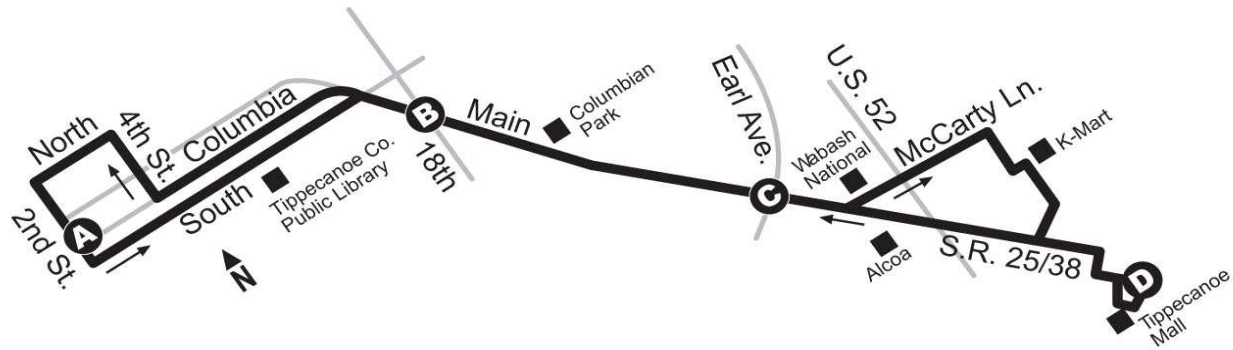

4A Tippecanoe Mall (Sunday)

Sunday

Downtown to Tippecanoe Mall (Outbound)

Leave Downtown Lafayette BUS215	Main & Jackson BUS444SW	Main & Earl BUS531SW	Tippecanoe Mall (Entrance E) BUS373
A	B	C	D
9:45 AM	9:50 AM	9:55 AM	10:02 AM
10:45 AM	10:50 AM	10:55 AM	11:02 AM
11:45 AM	11:50 AM	11:55 AM	12:02 PM
12:45 PM	12:50 PM	12:55 PM	1:02 PM
1:45 PM	1:50 PM	1:55 PM	2:02 PM
2:45 PM	2:50 PM	2:55 PM	3:02 PM
3:45 PM	3:50 PM	3:55 PM	4:02 PM
4:45 PM	4:50 PM	4:55 PM	5:02 PM
5:45 PM	5:50 PM	5:55 PM	6:02 PM

Tippecanoe Mall to Downtown (Inbound)

Tippecanoe Mall (Entrance E) BUS373	Main & Earl BUS531NE	Main & Jackson BUS444NE	Arrive Downtown Lafayette BUS215
D	C	B	A
10:23 AM	10:26 AM	10:29 AM	10:40 AM
11:23 AM	11:26 AM	11:29 AM	11:40 AM
12:23 PM	12:26 PM	12:29 PM	12:40 PM
1:23 PM	1:26 PM	1:29 PM	1:40 PM
2:23 PM	2:26 PM	2:29 PM	2:40 PM
3:23 PM	3:26 PM	3:29 PM	3:40 PM
4:23 PM	4:26 PM	4:29 PM	4:40 PM
5:23 PM	5:26 PM	5:29 PM	5:40 PM
6:23 PM	6:26 PM	6:29 PM	6:40 PM