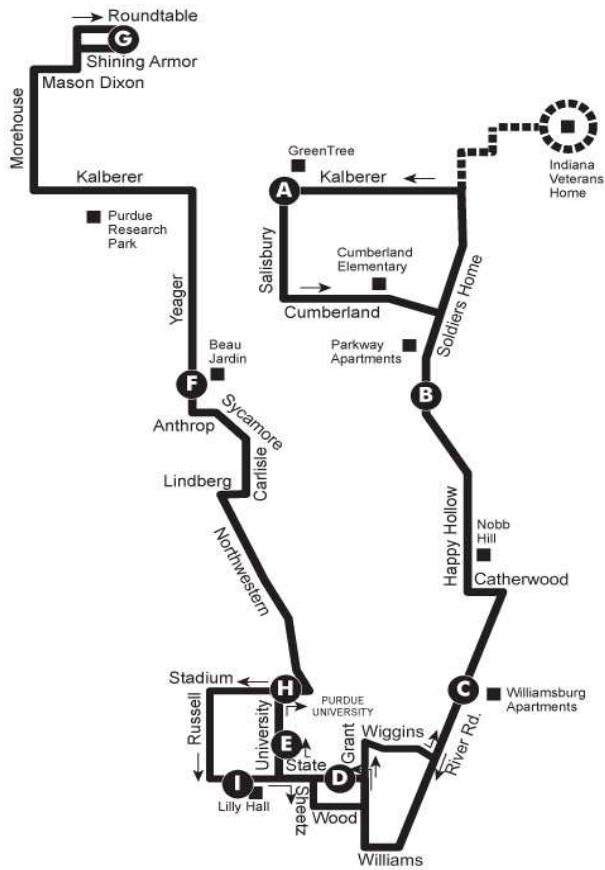

## 5 Happy Hollow/Northwestern

Monday to Friday

Kalberer & Salisbury	Parkway Apartments	River Rd. & Dehart (TO CAMPUS)	Purdue Memorial Union	Beerling Hall	Beau Jardin (FROM CAMPUS)	Roundtable & Shining Armor	Beau Jardin (TO CAMPUS)	Lambert Fieldhouse	Lilly Hall	River Rd.** & Dehart (FROM CAMPUS)
BUS153	BUS144W	BUS145W	BUS271	BUS389	BUS100E	BUS157	BUS100W	BUS111	BUS345	BUS145E
A	B	C	D	E	F	G	F	H	I	C
5:50 AM	5:54 AM	6:00 AM	6:07 AM	6:09 AM	6:17 AM	6:30 AM	6:40 AM	6:20 AM	6:25 AM	6:30 AM
6:20 AM	6:24 AM	6:30 AM	6:37 AM	6:39 AM	6:47 AM	7:00 AM	7:10 AM	7:20 AM	7:25 AM	7:30 AM
6:50 AM	6:54 AM	7:00 AM	7:07 AM	7:09 AM	7:17 AM	7:30 AM	7:40 AM	7:50 AM	7:55 AM	8:00 AM
7:20 AM	7:24 AM	7:30 AM	7:37 AM	7:39 AM	7:47 AM	8:00 AM	8:10 AM	8:20 AM	8:25 AM	8:30 AM
7:50 AM	7:54 AM	8:00 AM	8:07 AM	8:09 AM	8:17 AM	8:30 AM	8:40 AM	8:50 AM	8:55 AM	9:00 AM
8:20 AM	8:24 AM	8:30 AM	8:37 AM	8:39 AM	8:47 AM	9:00 AM	9:10 AM	9:20 AM	9:25 AM	9:30 AM
8:50 AM	8:54 AM	9:00 AM	9:07 AM	9:09 AM	9:17 AM	9:30 AM	9:40 AM	9:50 AM	9:55 AM	10:00 AM
9:20 AM	9:24 AM	9:30 AM	9:37 AM	9:39 AM	9:47 AM	10:00 AM	10:10 AM	10:20 AM	10:25 AM	10:30 AM
9:50 AM	9:54 AM	10:00 AM	10:07 AM	10:09 AM	10:17 AM	10:30 AM	10:40 AM	10:50 AM	10:55 AM	11:00 AM
10:20 AM	10:24 AM	10:30 AM	10:37 AM	10:39 AM	10:47 AM	11:00 AM	11:10 AM	11:20 AM	11:25 AM	11:30 AM
10:50 AM	10:54 AM	11:00 AM	11:07 AM	11:09 AM	11:17 AM	11:30 AM	11:40 AM	11:50 AM	11:55 AM	12:00 PM
11:20 AM	11:24 AM	11:30 AM	11:37 AM	11:39 AM	11:47 AM	12:00 PM	12:10 PM	12:20 PM	12:25 PM	12:30 PM
11:50 AM	11:54 AM	12:00 PM	12:07 PM	12:09 PM	12:17 PM	12:30 PM	12:40 PM	12:50 PM	12:55 PM	1:00 PM
12:20 PM	12:24 PM	12:30 PM	12:37 PM	12:39 PM	12:47 PM	1:00 PM	1:10 PM	1:20 PM	1:25 PM	1:30 PM
12:50 PM	12:54 PM	1:00 PM	1:07 PM	1:09 PM	1:17 PM	1:30 PM	1:40 PM	1:50 PM	1:55 PM	2:00 PM
1:20 PM	1:24 PM	1:30 PM	1:37 PM	1:39 PM	1:47 PM	2:00 PM	2:10 PM	2:20 PM	2:25 PM	2:30 PM
1:50 PM	1:54 PM	2:00 PM	2:07 PM	2:09 PM	2:17 PM	2:30 PM	2:40 PM	2:50 PM	2:55 PM	3:00 PM
2:20 PM	2:24 PM	2:30 PM	2:37 PM	2:39 PM	2:47 PM	3:00 PM	3:10 PM	3:20 PM	3:25 PM	3:30 PM
2:50 PM	2:54 PM	3:00 PM	3:07 PM	3:09 PM	3:17 PM	3:30 PM	3:40 PM	3:50 PM	3:55 PM	4:00 PM
3:20 PM	3:24 PM	3:30 PM	3:37 PM	3:39 PM	3:47 PM	4:00 PM	4:10 PM	4:20 PM	4:25 PM	4:30 PM
3:50 PM	3:54 PM	4:00 PM	4:07 PM	4:09 PM	4:17 PM	4:30 PM	4:40 PM	4:50 PM	4:55 PM	5:00 PM
4:20 PM	4:24 PM	4:30 PM	4:37 PM	4:39 PM	4:47 PM	5:00 PM	5:10 PM	5:20 PM	5:25 PM	5:30 PM
4:50 PM	4:54 PM	5:00 PM	5:07 PM	5:09 PM	5:17 PM	5:30 PM	5:40 PM	5:50 PM	5:55 PM	6:00 PM
5:20 PM	5:24 PM	5:30 PM	5:37 PM	5:39 PM	5:47 PM	6:00 PM	6:10 PM	6:20 PM	6:25 PM	6:30 PM
5:50 PM	5:54 PM	6:00 PM	6:07 PM	6:09 PM	6:17 PM	6:30 PM	6:40 PM	6:50 PM	6:55 PM	7:00 PM
6:20 PM	6:24 PM	6:30 PM	6:37 PM	6:39 PM	6:47 PM	7:00 PM	7:10 PM	7:20 PM	7:25 PM	7:30 PM