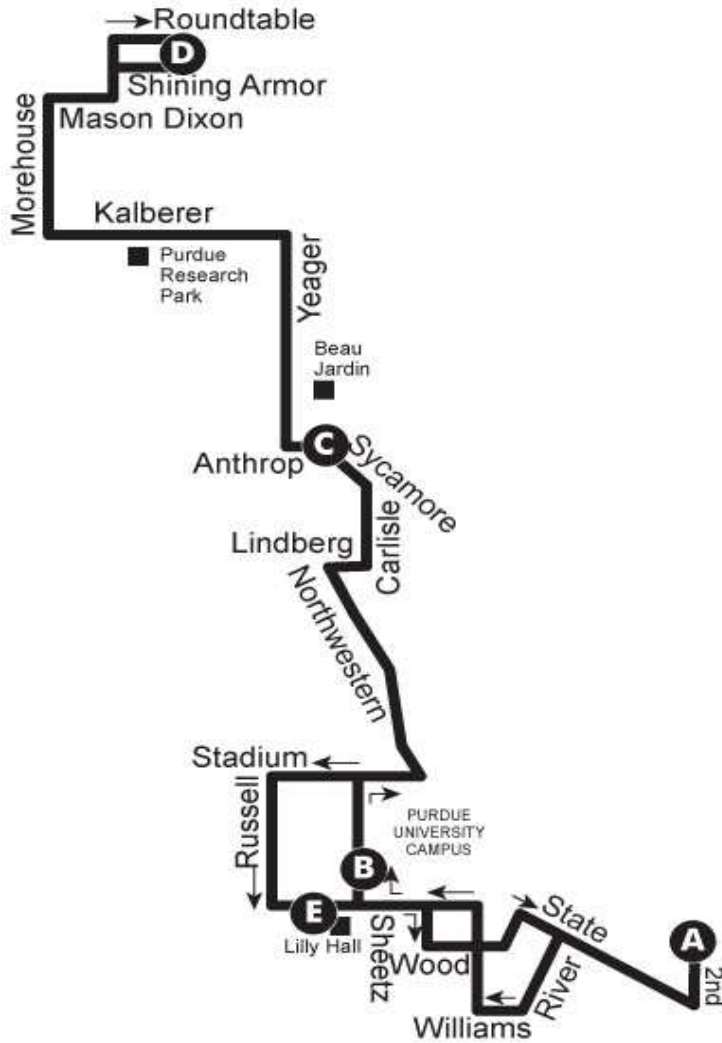

5 Northwestern (Saturday)

Saturday

Downtown Lafayette (Depart)	Beering Hall	Anthrop & Sycamore	Roundtable & Shining Armor	Anthrop & Sycamore	Lilly Hall	Downtown Lafayette (Arrive)
BUS215	BUS389	BUS104N	BUS157	BUS104S	BUS345	BUS215
A	B	C	D	C	E	A
7:15 AM	7:20 AM	7:30 AM	7:40 AM	7:48 AM	7:58 AM	8:10 AM
8:15 AM	8:20 AM	8:30 AM	8:40 AM	8:48 AM	8:58 AM	9:10 AM
9:15 AM	9:20 AM	9:30 AM	9:40 AM	9:48 AM	9:58 AM	10:10 AM
10:15 AM	10:20 AM	10:30 AM	10:40 AM	10:48 AM	10:58 AM	11:10 AM
11:15 AM	11:20 AM	11:30 AM	11:40 AM	11:48 AM	11:58 AM	12:10 PM
12:15 PM	12:20 PM	12:30 PM	12:40 PM	12:48 PM	12:58 PM	1:10 PM
1:15 PM	1:20 PM	1:30 PM	1:40 PM	1:48 PM	1:58 PM	2:10 PM
2:15 PM	2:20 PM	2:30 PM	2:40 PM	2:48 PM	2:58 PM	3:10 PM
3:15 PM	3:20 PM	3:30 PM	3:40 PM	3:48 PM	3:58 PM	4:10 PM
4:15 PM	4:20 PM	4:30 PM	4:40 PM	4:48 PM	4:58 PM	5:10 PM
5:15 PM	5:20 PM	5:30 PM	5:40 PM	5:48 PM	5:58 PM	6:10 PM