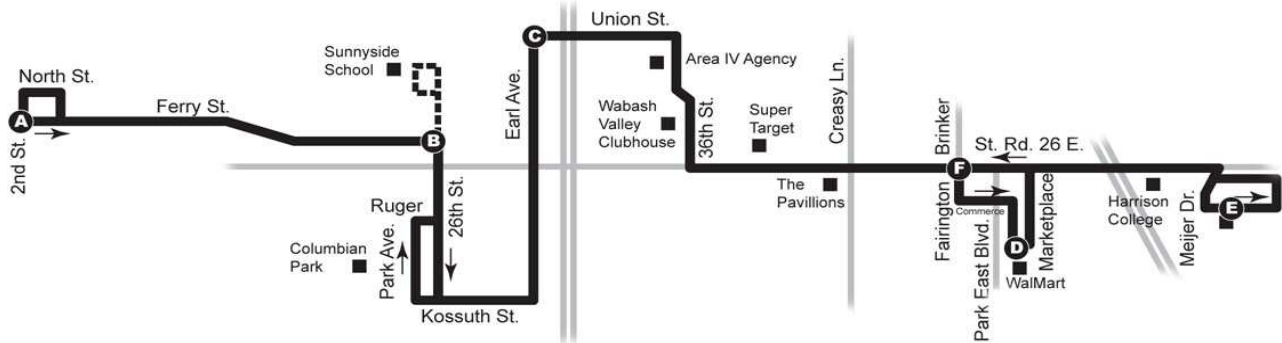

7 State Road 26 E. (Monday to Friday)

Monday to Friday

Downtown Lafayette (Depart)	26th & Ferry*	Earl Ave. & Union St.	Walmart	Meijer	St. Rd. 26 E. & Brinker	Earl Ave. & Union St.	26th & Ferry**	Downtown Lafayette (Arrive)
BUS215	BUS244	BUS196E	BUS503	BUS257	BUS406	BUS196W	BUS542	BUS215
A	B	C	D	E	F	G	H	A
6:15 AM	6:21 AM	6:28 AM	6:37 AM	6:42 AM	6:47 AM	6:56 AM	7:03 AM	7:10 AM
6:45 AM	6:51 AM	6:58 AM	7:07 AM	7:12 AM	7:17 AM	7:26 AM	7:33 AM	7:40 AM
7:15 AM	7:21 AM	7:28 AM	7:37 AM	7:42 AM	7:47 AM	7:56 AM	8:03 AM	8:10 AM
7:45 AM	7:51 AM	7:58 AM	8:07 AM	8:12 AM	8:17 AM	8:26 AM	8:33 AM	8:40 AM
8:15 AM	8:21 AM	8:28 AM	8:37 AM	8:42 AM	8:47 AM	8:56 AM	9:03 AM	9:10 AM
8:45 AM	8:51 AM	8:58 AM	9:07 AM	9:12 AM	9:17 AM	9:26 AM	9:33 AM	9:40 AM
9:15 AM	9:21 AM	9:28 AM	9:37 AM	9:42 AM	9:47 AM	9:56 AM	10:03 AM	10:10 AM
9:45 AM	9:51 AM	9:58 AM	10:07 AM	10:12 AM	10:17 AM	10:26 AM	10:33 AM	10:40 AM
10:15 AM	10:21 AM	10:28 AM	10:37 AM	10:42 AM	10:47 AM	10:56 AM	11:03 AM	11:10 AM
10:45 AM	10:51 AM	10:58 AM	11:07 AM	11:12 AM	11:17 AM	11:26 AM	11:33 AM	11:40 AM
11:15 AM	11:21 AM	11:28 AM	11:37 AM	11:42 AM	11:47 AM	11:56 AM	12:03 PM	12:10 PM
11:45 AM	11:51 AM	11:58 AM	12:07 PM	12:12 PM	12:17 PM	12:26 PM	12:33 PM	12:40 PM
12:15 PM	12:21 PM	12:28 PM	12:37 PM	12:42 PM	12:47 PM	12:56 PM	1:03 PM	1:10 PM
12:45 PM	12:51 PM	12:58 PM	1:07 PM	1:12 PM	1:17 PM	1:26 PM	1:33 PM	1:40 PM
1:15 PM	1:21 PM	1:28 PM	1:37 PM	1:42 PM	1:47 PM	1:56 PM	2:03 PM	2:10 PM
1:45 PM	1:51 PM	1:58 PM	2:07 PM	2:12 PM	2:17 PM	2:26 PM	2:33 PM	2:40 PM
2:15 PM	2:21 PM	2:28 PM	2:37 PM	2:42 PM	2:47 PM	2:56 PM	3:03 PM	3:10 PM
2:45 PM	2:51 PM	2:58 PM	3:07 PM	3:12 PM	3:17 PM	3:26 PM	3:33 PM	3:40 PM
3:15 PM	3:21 PM	3:28 PM	3:37 PM	3:42 PM	3:47 PM	3:56 PM	4:03 PM	4:10 PM
3:45 PM	3:51 PM	3:58 PM	4:07 PM	4:12 PM	4:17 PM	4:26 PM	4:33 PM	4:40 PM
4:15 PM	4:21 PM	4:28 PM	4:37 PM	4:42 PM	4:47 PM	4:56 PM	5:03 PM	5:10 PM
4:45 PM	4:51 PM	4:58 PM	5:07 PM	5:12 PM	5:17 PM	5:26 PM	5:33 PM	5:40 PM
5:15 PM	5:21 PM	5:28 PM	5:37 PM	5:42 PM	5:47 PM	5:56 PM	6:03 PM	6:10 PM
5:45 PM	5:51 PM	5:58 PM	6:07 PM	6:12 PM	6:17 PM	6:26 PM	6:33 PM	6:40 PM
6:15 PM	6:21 PM	6:28 PM	6:37 PM	6:42 PM	6:47 PM	6:56 PM	7:03 PM	7:10 PM
6:45 PM	6:51 PM	6:58 PM	7:07 PM	7:12 PM	7:17 PM	7:26 PM	7:33 PM	7:40 PM
7:45 PM	7:51 PM	7:58 PM	8:07 PM	8:12 PM	8:17 PM	8:26 PM	8:33 PM	8:40 PM
8:45 PM	8:51 PM	8:58 PM	9:07 PM	9:12 PM	9:17 PM	9:26 PM	9:33 PM	9:40 PM
9:45 PM	9:51 PM	9:58 PM	10:07 PM	10:12 PM	10:17 PM	10:26 PM	10:33 PM	10:40 PM
10:45 PM	10:51 PM	10:58 PM	11:07 PM	11:12 PM	11:17 PM	11:26 PM	11:33 PM	11:40 PM
11:45 PM	11:51 PM	11:58 PM	12:07 AM	12:12 AM	12:17 AM	12:26 AM	12:33 AM	12:40 AM