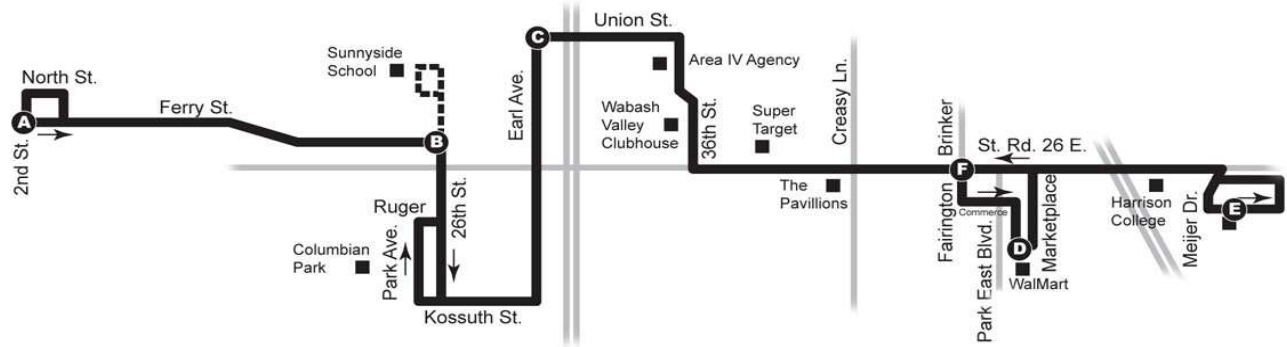

7 State Road 26 E. (Sunday)

Sunday

Downtown Lafayette (Depart)	26th & Ferry*	Earl Ave. & Union St.	Walmart	Meijer	St. Rd. 26 E. & Brinker	Earl Ave. & Union St.	26th & Ferry**	Downtown Lafayette (Arrive)
BUS215	BUS244	BUS196E	BUS503	BUS257	BUS406	BUS196W	BUS542	BUS215
A	B	C	D	E	F	C	B	A
8:45 AM	8:51 AM	8:58 AM	9:07 AM	9:12 AM	9:17 AM	9:26 AM	9:33 AM	9:40 AM
9:45 AM	9:51 AM	9:58 AM	10:07 AM	10:12 AM	10:17 AM	10:26 AM	10:33 AM	10:40 AM
10:45 AM	10:51 AM	10:58 AM	11:07 AM	11:12 AM	11:17 AM	11:26 AM	11:33 AM	11:40 AM
11:45 AM	11:51 AM	11:58 AM	12:07 PM	12:12 PM	12:17 PM	12:26 PM	12:33 PM	12:40 PM
12:45 PM	12:51 PM	12:58 PM	1:07 PM	1:12 PM	1:17 PM	1:26 PM	1:33 PM	1:40 PM
1:45 PM	1:51 PM	1:58 PM	2:07 PM	2:12 PM	2:17 PM	2:26 PM	2:33 PM	2:40 PM
2:45 PM	2:51 PM	2:58 PM	3:07 PM	3:12 PM	3:17 PM	3:26 PM	3:33 PM	3:40 PM
3:45 PM	3:51 PM	3:58 PM	4:07 PM	4:12 PM	4:17 PM	4:26 PM	4:33 PM	4:40 PM
4:45 PM	4:51 PM	4:58 PM	5:07 PM	5:12 PM	5:17 PM	5:26 PM	5:33 PM	5:40 PM
5:45 PM	5:51 PM	5:58 PM	6:07 PM	6:12 PM	6:17 PM	6:26 PM	6:33 PM	6:40 PM