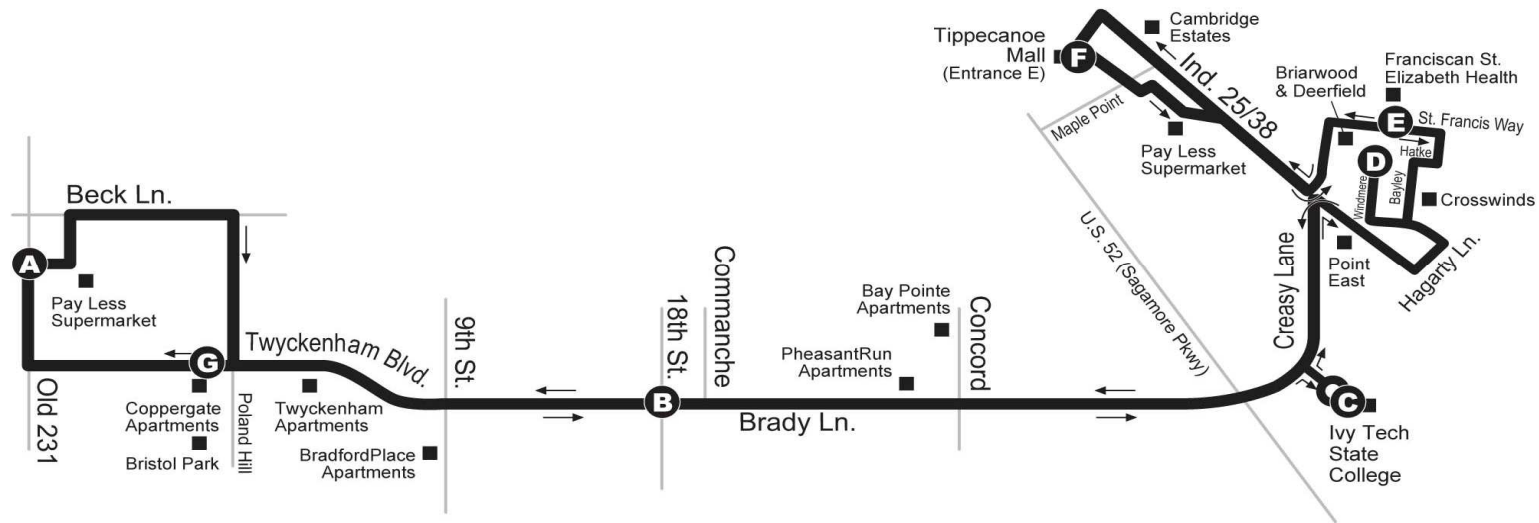

9 Ready2Go (Monday to Friday)

Monday to Saturday

Pay Less on Old 231 S.	18th & Brady (Eastbound)	Ivy Tech	Windemere (Briarwood & Deerfield)	Franciscan St. Elizabeth	Tippecanoe Mall (Entrance E)	Franciscan St. Elizabeth	Windemere (Briarwood & Deerfield)	Ivy Tech	18th & Brady (Westbound)	Twyckenham & Poland Hill (Westbound)	Pay Less on Old 231 S.
BUS237	BUS354E	BUS142	BUS715	BUS164	BUS373	BUS180	BUS715	BUS142	BUS354W	BUS703N	BUS237
A	B	C	D	E	F	E	D	C	B	G	A
					6:32 AM	6:37 AM	6:40 AM	6:44 AM	6:51 AM	6:54 AM	7:00 AM
7:00 AM	7:05 AM	7:11 AM	7:17 AM	7:19 AM	7:32 AM	7:37 AM	7:40 AM	7:44 AM	7:51 AM	7:54 AM	8:00 AM
8:00 AM	8:05 AM	8:11 AM	8:17 AM	8:19 AM	8:32 AM	8:37 AM	8:40 AM	8:44 AM	8:51 AM	8:54 AM	9:00 AM
9:00 AM	9:05 AM	9:11 AM	9:17 AM	9:19 AM	9:32 AM	9:37 AM	9:40 AM	9:44 AM	9:51 AM	9:54 AM	10:00 AM
10:00 AM	10:05 AM	10:11 AM	10:17 AM	10:19 AM	10:32 AM	10:37 AM	10:40 AM	10:44 AM	10:51 AM	10:54 AM	11:00 AM
11:00 AM	11:05 AM	11:11 AM	11:17 AM	11:19 AM	11:32 AM	11:37 AM	11:40 AM	11:44 AM	11:51 AM	11:54 AM	12:00 PM
12:00 PM	12:05 PM	12:11 PM	12:17 PM	12:19 PM	12:32 PM	12:37 PM	12:40 PM	12:44 PM	12:51 PM	12:54 PM	1:00 PM
1:00 PM	1:05 PM	1:11 PM	1:17 PM	1:19 PM	1:32 PM	1:37 PM	1:40 PM	1:44 PM	1:51 PM	1:54 PM	2:00 PM
2:00 PM	2:05 PM	2:11 PM	2:17 PM	2:19 PM	2:32 PM	2:37 PM	2:40 PM	2:44 PM	2:51 PM	2:54 PM	3:00 PM
3:00 PM	3:05 PM	3:11 PM	3:17 PM	3:19 PM	3:32 PM	3:37 PM	3:40 PM	3:44 PM	3:51 PM	3:54 PM	4:00 PM
4:00 PM	4:05 PM	4:11 PM	4:17 PM	4:19 PM	4:32 PM	4:37 PM	4:40 PM	4:44 PM	4:51 PM	4:54 PM	5:00 PM
5:00 PM	5:05 PM	5:11 PM	5:17 PM	5:19 PM	5:32 PM	5:37 PM	5:40 PM	5:44 PM	5:51 PM	5:54 PM	6:00 PM
6:00 PM	6:05 PM	6:11 PM	6:17 PM	6:19 PM	6:32 PM	6:37 PM	6:40 PM	6:44 PM	6:51 PM	6:54 PM	7:00 PM
7:00 PM	7:05 PM	7:11 PM	7:17 PM	7:19 PM	7:32 PM	7:37 PM	7:40 PM	7:44 PM	7:51 PM	7:54 PM	8:00 PM