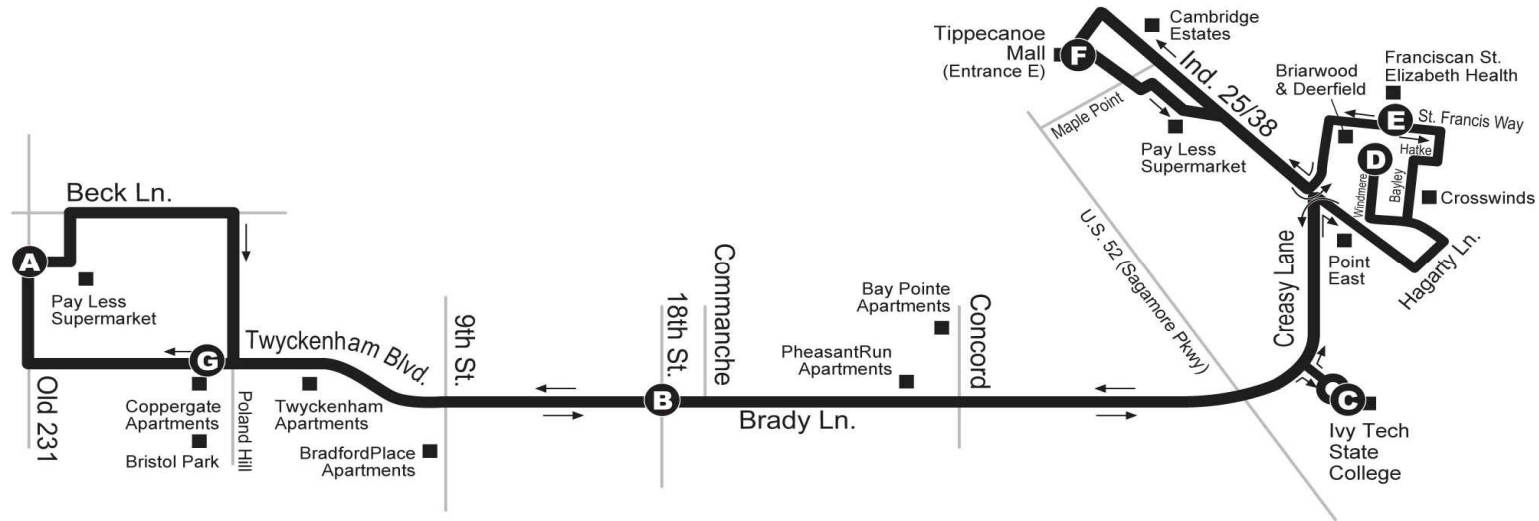

9 Ready2Go (Saturday)

Monday to Saturday

Pay Less on Old 231 S.	18th & Brady (Eastbound)	Ivy Tech	Windemere (Briarwood & Deerfield)	Franciscan St. Elizabeth	Tippecanoe Mall (Entrance E)	Franciscan St. Elizabeth	Windemere (Briarwood & Deerfield)	Ivy Tech	18th & Brady (Westbound)	Twyckenham & Poland Hill (Westbound)	Pay Less on Old 231 S.
BUS237	BUS354E	BUS142	BUS715	BUS164	BUS373	BUS180	BUS715	BUS142	BUS354W	BUS703N	BUS237
A	B	C	D	E	F	E	D	C	B	G	A
					8:32 AM	8:37 AM	8:40 AM	8:44 AM	8:51 AM	8:54 AM	9:00 AM
9:00 AM	9:05 AM	9:11 AM	9:17 AM	9:19 AM	9:32 AM	9:37 AM	9:40 AM	9:44 AM	9:51 AM	9:54 AM	10:00 AM
10:00 AM	10:05 AM	10:11 AM	10:17 AM	10:19 AM	10:32 AM	10:37 AM	10:40 AM	10:44 AM	10:51 AM	10:54 AM	11:00 AM
11:00 AM	11:05 AM	11:11 AM	11:17 AM	11:19 AM	11:32 AM	11:37 AM	11:40 AM	11:44 AM	11:51 AM	11:54 AM	12:00 PM
12:00 PM	12:05 PM	12:11 PM	12:17 PM	12:19 PM	12:32 PM	12:37 PM	12:40 PM	12:44 PM	12:51 PM	12:54 PM	1:00 PM
1:00 PM	1:05 PM	1:11 PM	1:17 PM	1:19 PM	1:32 PM	1:37 PM	1:40 PM	1:44 PM	1:51 PM	1:54 PM	2:00 PM
2:00 PM	2:05 PM	2:11 PM	2:17 PM	2:19 PM	2:32 PM	2:37 PM	2:40 PM	2:44 PM	2:51 PM	2:54 PM	3:00 PM
3:00 PM	3:05 PM	3:11 PM	3:17 PM	3:19 PM	3:32 PM	3:37 PM	3:40 PM	3:44 PM	3:51 PM	3:54 PM	4:00 PM
4:00 PM	4:05 PM	4:11 PM	4:17 PM	4:19 PM	4:32 PM	4:37 PM	4:40 PM	4:44 PM	4:51 PM	4:54 PM	5:00 PM
5:00 PM	5:05 PM	5:11 PM	5:17 PM	5:19 PM	5:32 PM	5:37 PM	5:40 PM	5:44 PM	5:51 PM	5:54 PM	6:00 PM
6:00 PM	6:05 PM	6:11 PM	6:17 PM	6:19 PM	6:32 PM	6:37 PM	6:40 PM	6:44 PM	6:51 PM	6:54 PM	7:00 PM
7:00 PM	7:05 PM	7:11 PM	7:17 PM	7:19 PM	7:32 PM	7:37 PM	7:40 PM	7:44 PM	7:51 PM	7:54 PM	8:00 PM