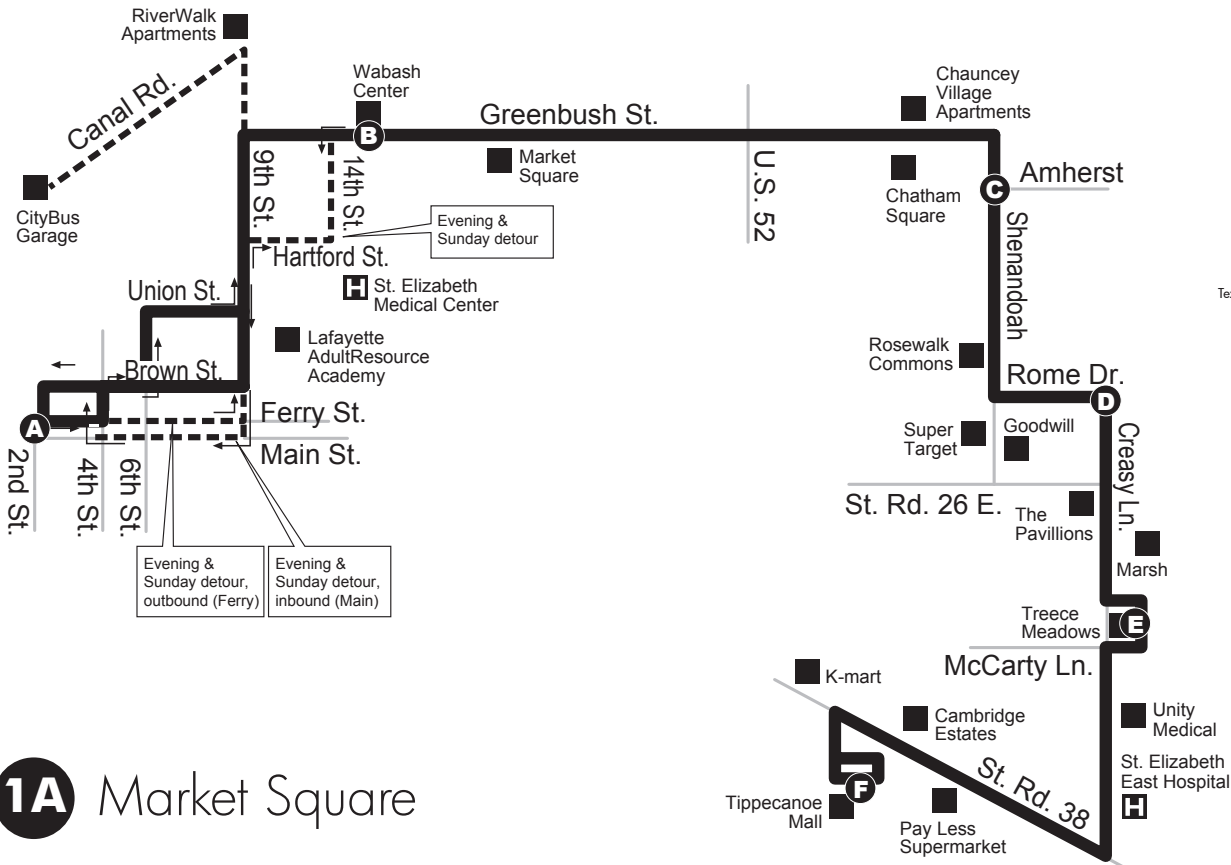

# 1A Market Square

Bus becomes #A Tippecanoe Mall and goes downtown. See Schedule 4 for details.

### Tippecanoe Mall to Downtown (inbound):

Tippecanoe Mall (Entrance E)	Treec Meadows	Rome & Creasy	Shenandoah & Amherst	Wabash Center	Downtown Lafayette
F	E	D	C	B	A
10:02AM	10:08AM	10:14AM	10:20AM	10:28AM	10:40AM
11:02	11:08	11:14	11:20	11:28	11:40
12:02PM	12:08PM	12:14PM	12:20PM	12:28PM	12:40PM
1:02	1:08	1:14	1:20	1:28	1:40
2:02	2:08	2:14	2:20	2:28	2:40
3:02	3:08	3:14	3:20	3:28	3:40
4:02	4:08	4:14	4:20	4:28	4:40
5:02	5:08	5:14	5:20	5:28	5:40
6:02	6:08	6:14	6:20	6:28	6:40

Bus follows evening & Sunday detour, see dashed lines on map.