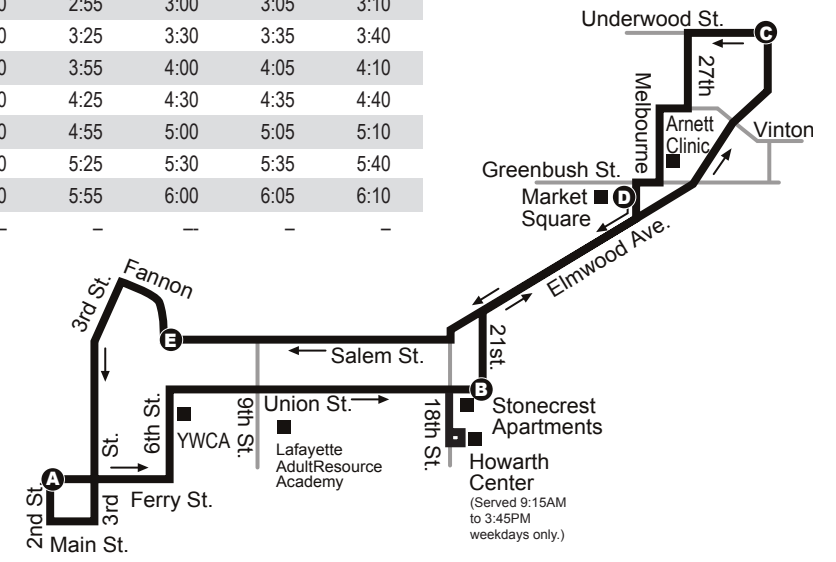

2B Union

Monday to Saturday

Leave Downtown Lafayette	Union & 21st	Underwood & Elmwood	Market Square	Salem & 6th	Arrive Downtown Lafayette
A	B	C	D	E	A
6:15AM	6:20AM	6:25AM	6:30AM	6:35AM	6:40AM
6:45	6:50	6:55	7:00	7:05	7:10
7:15	7:20	7:25	7:30	7:35	7:40
7:45	7:50	7:55	8:00	8:05	8:10
8:15	8:20	8:25	8:30	8:35	8:40
8:45	8:50	8:55	9:00	9:05	9:10
9:15	**9:20	9:25	9:30	9:35	9:40
9:45	**9:50	9:55	10:00	10:05	10:10
10:15	**10:20	10:25	10:30	10:35	10:40
10:45	**10:50	10:55	11:00	11:05	11:10
11:15	**11:20	11:25	11:30	11:35	11:40
11:45	**11:50	11:55	12:00PM	12:05PM	12:10PM
12:15PM	**12:20PM	12:25PM	12:30	12:35	12:40
12:45	**12:50	12:55	1:00	1:05	1:10
1:15	**1:20	1:25	1:30	1:35	1:40
1:45	**1:50	1:55	2:00	2:05	2:10
2:15	**2:20	2:25	2:30	2:35	2:40
2:45	**2:50	2:55	3:00	3:05	3:10
3:15	**3:20	3:25	3:30	3:35	3:40
3:45	**3:50	3:55	4:00	4:05	4:10
4:15	4:20	4:25	4:30	4:35	4:40
4:45	4:50	4:55	5:00	5:05	5:10
5:15	5:20	5:25	5:30	5:35	5:40
5:45	5:50	5:55	6:00	6:05	6:10

No Saturday service on shaded times.

ALL BUSES ON THIS ROUTE ARE WHEELCHAIR ACCESSIBLE.

**Bus detours to Howarth Center on weekdays only from 9:15AM to 3:45PM ONLY (See Map.)