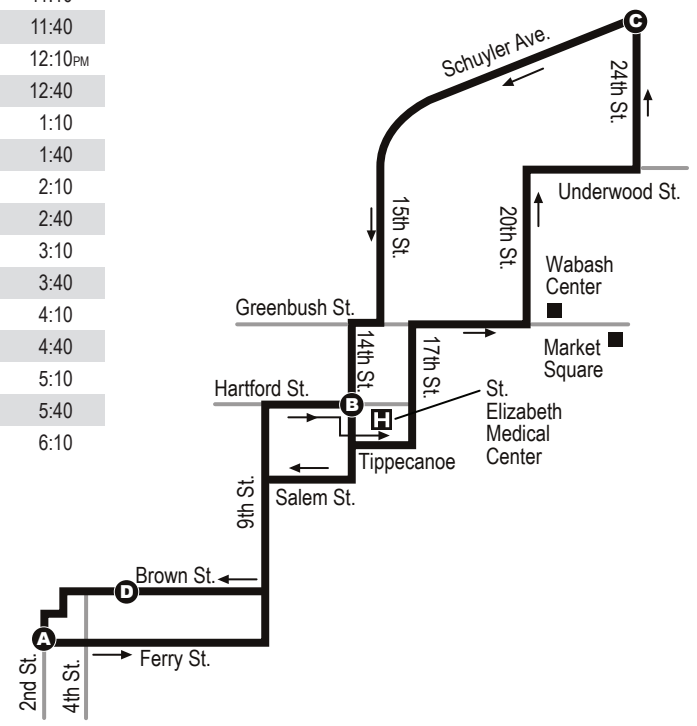

2A Schuyler

Monday to Saturday

Leave Downtown Lafayette	Hartford & 14th	Schuyler & 24th	Hartford & 14th	Brown & 6th	Arrive Downtown Lafayette
A	B	C	B	D	A
6:15AM	6:20AM	6:25AM	6:30AM	6:35AM	6:40AM
6:45	6:50	6:55	7:00	7:05	7:10
7:15	7:20	7:25	7:30	7:35	7:40
7:45	7:50	7:55	8:00	8:05	8:10
8:15	8:20	8:25	8:30	8:35	8:40
8:45	8:50	8:55	9:00	9:05	9:10
9:15	9:20	9:25	9:30	9:35	9:40
9:45	9:50	9:55	10:00	10:05	10:10
10:15	10:20	10:25	10:30	10:35	10:40
10:45	10:50	10:55	11:00	11:05	11:10
11:15	11:20	11:25	11:30	11:35	11:40
11:45	11:50	11:55	12:00PM	12:05PM	12:10PM
12:15PM	12:20PM	12:25PM	12:30	12:35	12:40
12:45	12:50	12:55	1:00	1:05	1:10
1:15	1:20	1:25	1:30	1:35	1:40
1:45	1:50	1:55	2:00	2:05	2:10
2:15	2:20	2:25	2:30	2:35	2:40
2:45	2:50	2:55	3:00	3:05	3:10
3:15	3:20	3:25	3:30	3:35	3:40
3:45	3:50	3:55	4:00	4:05	4:10
4:15	4:20	4:25	4:30	4:35	4:40
4:45	4:50	4:55	5:00	5:05	5:10
5:15	5:20	5:25	5:30	5:35	5:40
5:45	5:50	5:55	6:00	6:05	6:10

No Saturday service on shaded times.

ALL BUSES ON THIS ROUTE ARE WHEELCHAIR ACCESSIBLE.