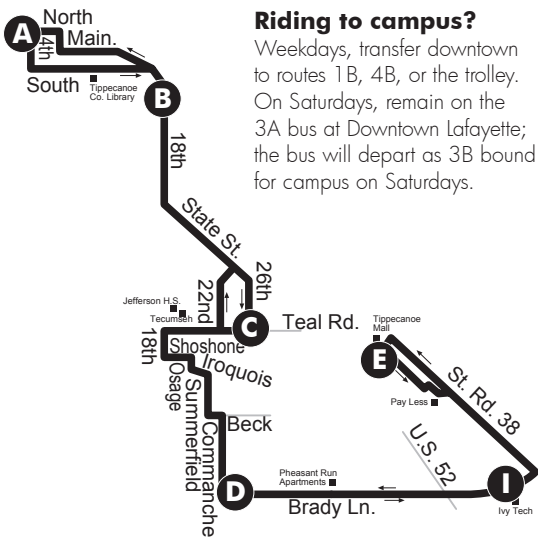

3A Lafayette Square

No Saturday service on shaded times.

***3:15PM trip travels outbound on 22nd street when Jeff H.S. is in session.

Sundays

Sunday trips are identified in the timetable with an **S**. Buses depart downtown at :45 after each hour, from 10:45 a.m. to 5:45 p.m. The last bus arrives downtown at 6:40 p.m.

3B Northwestern

Weekday Map:

Saturday Map:

(Monday to Friday)

Weekday route is interlined with route 5 Happy Hollow.
Bus at Purdue Memorial Union is arriving from route 5. Bus departing Lambert Fieldhouse will change to route 5 outbound; see schedule 5 for details.