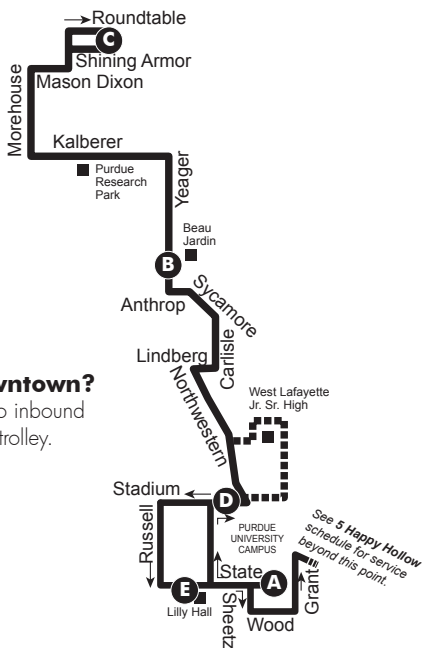

3A Lafayette Square

No Saturday service on shaded times.

***3:15PM trip travels outbound on 22nd street when Jeff H.S. is in session.

Sundays

Sunday trips are identified in the timetable with an **S**. Buses depart downtown at :45 after each hour, from 10:45 a.m. to 5:45 p.m. The last bus arrives downtown at 6:40 p.m.

3B Northwestern

Weekday Map:

Saturday Map:

(Monday to Friday)

Weekday route is interlined with route 5 Happy Hollow.
Bus at Purdue Memorial Union is arriving from route 5. Bus departing Lambert Fieldhouse will change to route 5 outbound; see schedule 5 for details.