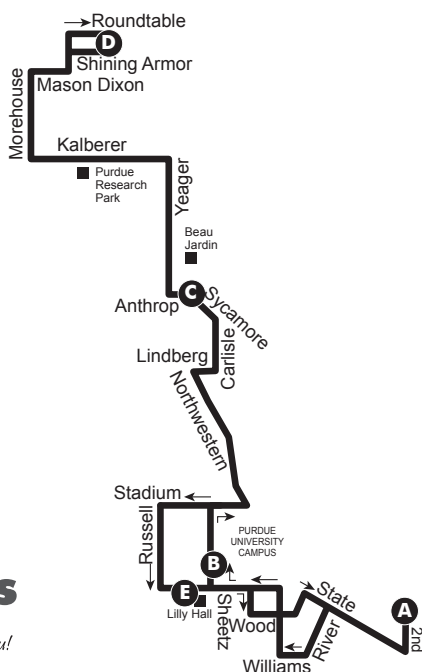

3B Northwestern

Weekday Map:

Saturday Map:

(Monday to Friday)

Weekday route is interlined with route 5 Happy Hollow.
Bus at Purdue Memorial Union is arriving from route 5. Bus departing Lambert Fieldhouse will change to route 5 outbound; see schedule 5 for details.