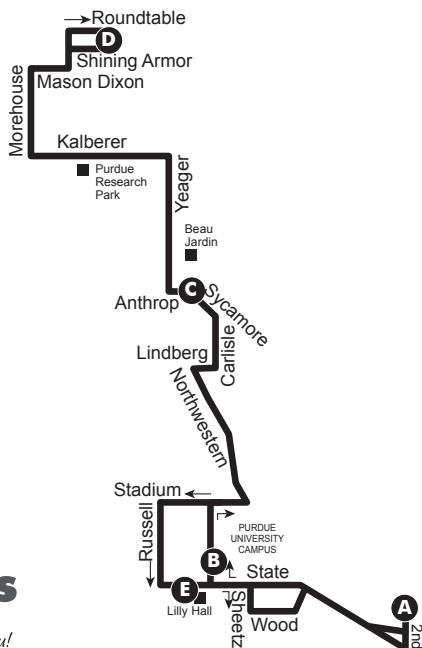

No Saturday service on shaded times.

***3:15PM trip travels outbound on 22nd street when Jeff H.S. is in session.

Sundays

Sunday trips are identified in the timetable with an **S**. Buses depart downtown at :45 after each hour, from 10:45 a.m. to 5:45 p.m. The last bus arrives downtown at 6:40 p.m.

3B Northwestern

Weekday Map:

Saturday Map:

(Monday to Friday)

Weekday route is interlined with route 5 Happy Hollow.
Bus at Purdue Memorial Union is arriving from route 5. Bus departing Lambert Fieldhouse will change to route 5 outbound; see schedule 5 for details.

*** Bus detours to West Lafayette High School when school is in session at 7:40AM.

(Saturday)

Saturday route is interlined with route 3A at Downtown Lafayette. No Sunday Service.

Leave Downtown Lafayette	Beering Hall	Anthrop & Sycamore	Roundtable & Shining Armor	Anthrop & Sycamore	Lilly Hall	Arrive Downtown Lafayette
A	B	C	D	C	E	A
7:15AM	7:20AM	7:30AM	7:40AM	7:48AM	7:58AM	8:10AM
8:15	8:20	8:30	8:40	8:48	8:58	9:10
9:15	9:20	9:30	9:40	9:48	9:58	10:10
10:15	10:20	10:30	10:40	10:48	10:58	11:10
11:15	11:20	11:30	11:40	11:48	11:58	12:10PM
12:15PM	12:20PM	12:30	12:40	12:48	12:58	1:10
1:15	1:20	1:30	1:40	1:48	1:58	2:10
2:15	2:20	2:30	2:40	2:48	2:58	3:10
3:15	3:20	3:30	3:40	3:48	3:58	4:10
4:15	4:20	4:30	4:40	4:48	4:58	5:10
5:15	5:20	5:30	5:40	5:48	5:58	6:10