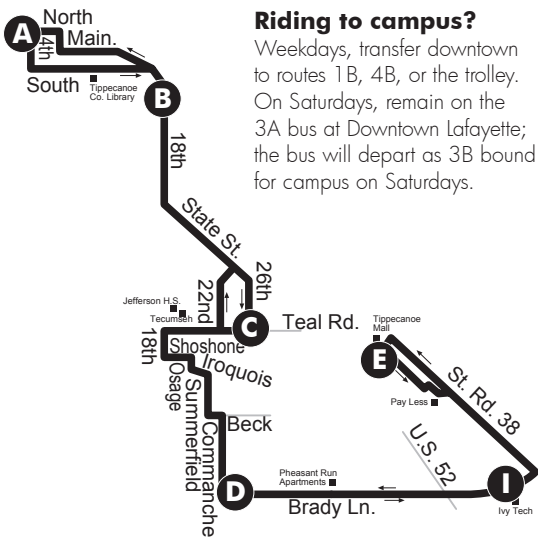

3A Lafayette Square

(Monday to Sunday)

Leave Downtown Lafayette	18th & Main	26th & Teal	Commanche & Brady	Ivy Tech	Tippecanoe Mall (Entrance E)	Commanche & Brady	18th & Main	Arrive Downtown Lafayette
A	B	C	D	I	E	D	B	A
-	-	-	-	-	-	6:22AM	6:33AM	6:40AM
6:15AM	6:20AM	6:25AM	6:30AM	6:36AM	6:41AM	6:52	7:03	7:10
6:45	6:50	6:55	7:00	7:06	7:11	7:22	7:33	7:40
7:15	7:20	7:25	7:30	7:36	7:41	7:52	8:03	8:10
7:45	7:50	7:55	8:00	8:06	8:11	8:22	8:33	8:40
8:15	8:20	8:25	8:30	8:36	8:41	8:52	9:03	9:10
8:45	8:50	8:55	9:00	9:06	9:11	9:22	9:33	9:40
9:15	9:20	9:25	9:30	9:36	9:41	9:52	10:03	10:10
9:45	9:50	9:55	10:00	10:06	10:11	10:22	10:33	10:40
10:15	10:20	10:25	10:30	10:36	10:41	10:52	11:03	11:10
10:45	10:50	10:55	11:00	11:06	11:11	11:22	11:33	11:40
11:15	11:20	11:25	11:30	11:36	11:41	11:52	12:03PM	12:10PM
11:45	11:50	11:55	12:00PM	12:06PM	12:11PM	12:22PM	12:33	12:40
12:15PM	12:20PM	12:25PM	12:30	12:36	12:41	12:52	1:03	1:10
12:45	12:50	12:55	1:00	1:06	1:11	1:22	1:33	1:40
1:15	1:20	1:25	1:30	1:36	1:41	1:52	2:03	2:10
1:45	1:50	1:55	2:00	2:06	2:11	2:22	2:33	2:40
2:15	2:20	2:25	2:30	2:36	2:41	2:52	3:03	3:10
2:45	2:50	2:55	3:00	3:06	3:11	3:22	3:33	3:40
3:15	3:20	***	3:30	3:36	3:41	3:52	4:03	4:10
3:45	3:50	3:55	4:00	4:06	4:11	4:22	4:33	4:40
4:15	4:20	4:25	4:30	4:36	4:41	4:52	5:03	5:10
4:45	4:50	4:55	5:00	5:06	5:11	5:22	5:33	5:40
5:15	5:20	5:25	5:30	5:36	5:41	5:52	6:03	6:10
5:45	5:50	5:55	6:00	6:06	6:11	6:22	6:33	6:40
6:15	6:20	6:25	6:30	6:36	6:41	6:52	7:03	7:10
6:45	6:50	6:55	7:00	7:06	7:11	7:22	7:33	7:40
7:15	7:20	7:25	7:30	7:36	7:41	7:52	8:03	8:10
7:45	7:50	7:55	8:00	8:06	8:11	8:22	8:33	8:40
8:15	8:20	8:25	8:30	8:36	8:41	8:52	9:03	9:10
8:45	8:50	8:55	9:00	9:06	9:11	9:22	9:33	9:40
9:15	9:20	9:25	9:30	9:36	9:41	9:52	10:03	10:10
9:45	9:50	9:55	10:00	10:06	10:11	10:22	10:33	10:40
10:15	10:20	10:25	10:30	10:36	10:41	10:52	11:03	11:10
10:45	10:50	10:55	11:00	11:06	11:11	11:22	11:33	11:40
11:15	11:20	11:25	12:00AM	12:06AM	12:11AM	12:22AM	12:33AM	12:40AM

No Saturday service on shaded times.

***3:15PM trip travels outbound on 22nd street when Jeff H.S. is in session.

Sundays

Sunday trips are identified in the timetable with an **S**. Buses depart downtown at :45 after each hour, from 10:45 a.m. to 5:45 p.m. The last bus arrives downtown at 6:40 p.m.