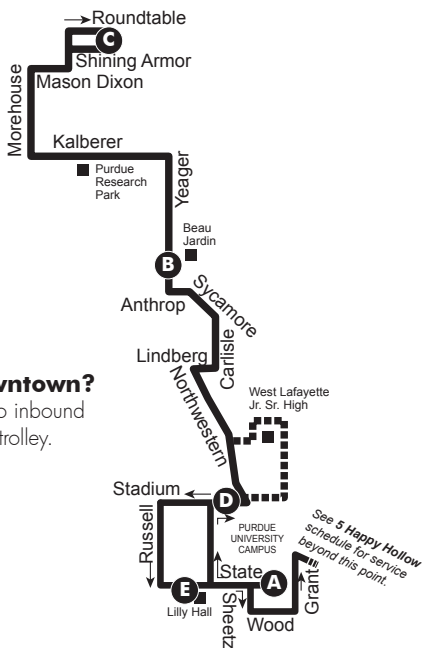

No Saturday service on shaded times.

***3:15PM trip travels outbound on 22nd street when Jeff H.S. is in session.

Sundays

Sunday trips are identified in the timetable with an **S**. Buses depart downtown at :45 after each hour, from 10:45 a.m. to 5:45 p.m. The last bus arrives downtown at 6:40 p.m.

3B Northwestern

Weekday Map:

Saturday Map:

(Monday to Friday)

Weekday route is interlined with route 5 Happy Hollow.
Bus at Purdue Memorial Union is arriving from route 5. Bus departing Lambert Fieldhouse will change to route 5 outbound; see schedule 5 for details.

*** Bus detours to West Lafayette High School when school is in session at 7:40AM.

(Saturday)

Saturday route is interlined with route 3A at Downtown Lafayette. No Sunday Service.

Leave Downtown Lafayette	Beering Hall	Anthrop & Sycamore	Roundtable & Shining Armor	Anthrop & Sycamore	Lilly Hall	Arrive Downtown Lafayette
A	B	C	D	C	E	A
7:15AM	7:20AM	7:30AM	7:40AM	7:48AM	7:58AM	8:10AM
8:15	8:20	8:30	8:40	8:48	8:58	9:10
9:15	9:20	9:30	9:40	9:48	9:58	10:10
10:15	10:20	10:30	10:40	10:48	10:58	11:10
11:15	11:20	11:30	11:40	11:48	11:58	12:10PM
12:15PM	12:20PM	12:30	12:40	12:48	12:58	1:10
1:15	1:20	1:30	1:40	1:48	1:58	2:10
2:15	2:20	2:30	2:40	2:48	2:58	3:10
3:15	3:20	3:30	3:40	3:48	3:58	4:10
4:15	4:20	4:30	4:40	4:48	4:58	5:10
5:15	5:20	5:30	5:40	5:48	5:58	6:10