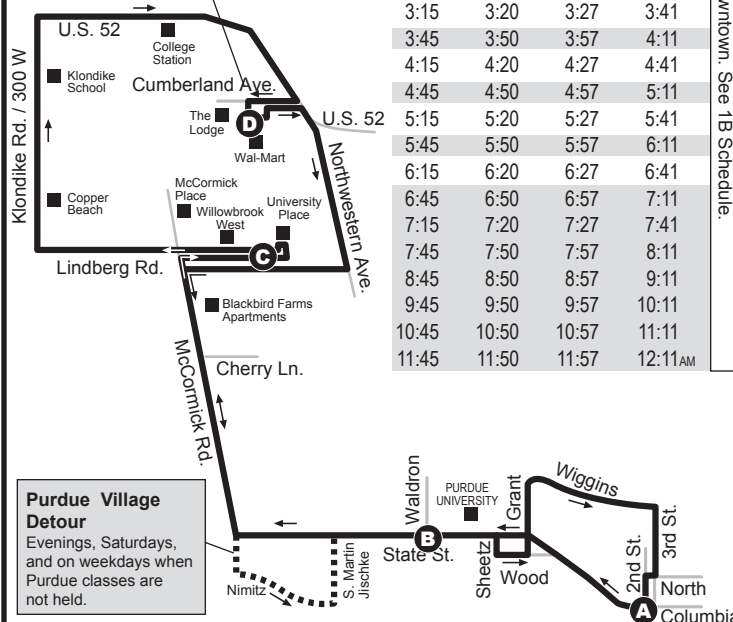

### Outbound: Downtown to Wal-Mart:

Leave Downtown Lafayette	State & Waldron	University Place (to Wal-Mart)	Arrive Wal-Mart
A	B	C	D
6:15AM	6:20AM	6:27AM	6:41AM
6:45	6:50	6:57	7:11
7:15	7:20	7:27	7:41
7:45	7:50	7:57	8:11
8:15	8:20	8:27	8:41
8:45	8:50	8:57	9:11
9:15	9:20	9:27	9:41
9:45	9:50	9:57	10:11
10:15	10:20	10:27	10:41
10:45	10:50	10:57	11:11
11:15	11:20	11:27	11:41
11:45	11:50	11:57	12:11PM
12:15PM	12:20PM	12:27PM	12:41
12:45	12:50	12:57	1:11
1:15	1:20	1:27	1:41
1:45	1:50	1:57	2:11
2:15	2:20	2:27	2:41
2:45	2:50	2:57	3:11
3:15	3:20	3:27	3:41
3:45	3:50	3:57	4:11
4:15	4:20	4:27	4:41
4:45	4:50	4:57	5:11
5:15	5:20	5:27	5:41
5:45	5:50	5:57	6:11
6:15	6:20	6:27	6:41
6:45	6:50	6:57	7:11
7:15	7:20	7:27	7:41
7:45	7:50	7:57	8:11
8:45	8:50	8:57	9:11
9:45	9:50	9:57	10:11
10:45	10:50	10:57	11:11
11:45	11:50	11:57	12:11AM

### Inbound: Wal-Mart to Campus, Downtown:

Depart Wal-Mart	University Place (to Downtown)	State & Waldron	Arrive Downtown Lafayette
D	C	B	A
6:41AM	6:49AM	*6:20AM	6:40AM
7:11	7:19	7:32	7:40
7:41	7:49	8:02	8:10
8:11	8:19	8:32	8:40
8:41	8:49	9:02	9:10
9:11	9:19	9:32	9:40
9:41	9:49	10:02	10:10
10:11	10:19	10:32	10:40
10:41	10:49	11:02	11:10
11:11	11:19	11:32	11:40
11:41	11:49	12:02PM	12:10PM
12:11PM	12:19PM	12:32	12:40
12:41	12:49	1:02	1:10
1:11	1:19	1:32	1:40
1:41	1:49	2:02	2:10
2:11	2:19	2:32	2:40
2:41	2:49	3:02	3:10
3:11	3:19	3:32	3:40
3:41	3:49	4:02	4:10
4:11	4:19	4:32	4:40
4:41	4:49	5:02	5:10
5:11	5:19	5:32	5:40
5:41	**5:49	6:02	6:10
6:11	**6:19	6:32	6:40
6:41	**6:49	7:02	7:10
7:11	**7:19	7:32	7:40
7:41	**7:49	8:02	8:10
8:11	8:19	8:32	8:40
9:11	9:19	9:32	9:40
10:11	10:19	10:32	10:40
11:11	11:19	11:32	11:40

Monday to Friday, bus becomes #1B Salisbury and goes downtown. See 1B Schedule.

Bus becomes #4A Tippecanoe Mall and goes to the mall. See 4A Schedule.

**Interlining**  
On weekdays the 4B out-bound bus becomes the 1B inbound bus at Wal-Mart. See 1B schedule. Likewise, the outbound 1B bus becomes the 4B inbound bus at Wal-Mart.