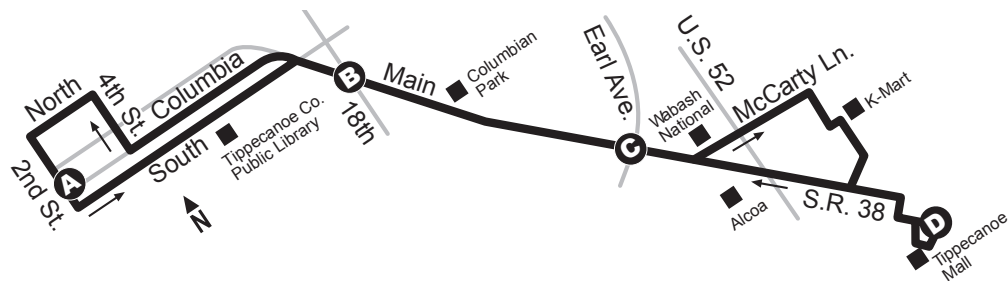

4A Tippecanoe Mall

Monday to Saturday

No Saturday service on shaded times.

Downtown to Tippecanoe Mall:

Downtown Lafayette	Main & 18th St.	Main & Earl	Tippecanoe Mall (Entrance E)
A	B	C	D
6:15AM	6:20AM	6:23AM	6:32AM
6:45	6:50	6:53	7:02
7:15	7:20	7:23	7:32
7:45	7:50	7:53	8:02
8:15	8:20	8:23	8:32
8:45	8:50	8:53	9:02
9:15	9:20	9:23	9:32
9:45	9:50	9:53	10:02
10:15	10:20	10:23	10:32
10:45	10:50	10:53	11:02
11:15	11:20	11:23	11:32
11:45	11:50	11:53	12:02PM
12:15PM	12:20PM	12:23PM	12:32
12:45	12:50	12:53	1:02
1:15	1:20	1:23	1:32
1:45	1:50	1:53	2:02
2:15	2:20	2:23	2:32
2:45	2:50	2:53	3:02
3:15	3:20	3:23	3:32
3:45	3:50	3:53	4:02
4:15	4:20	4:23	4:32
4:45	4:50	4:53	5:02
5:15	5:20	5:23	5:32
5:45	5:50	5:53	6:02
6:15	6:20	6:23	6:32
6:45	6:50	6:53	7:02
7:15	7:20	7:23	7:32
7:45	7:50	7:53	8:02
8:45	8:50	8:53	9:02
9:45	9:50	9:53	10:02
10:45	10:50	10:53	11:02

Bus becomes #1A Market Square and goes downtown. See Schedule 1A for details.

Tippecanoe Mall to Downtown:

Tippecanoe Mall (Entrance E)	Main & Earl	Main & 18th St.	Downtown Lafayette
D	C	B	A
6:23AM	6:26AM	6:29AM	6:40AM
6:53	6:56	6:59	7:10
7:23	7:26	7:29	7:40
7:53	7:56	7:59	8:10
8:23	8:26	8:29	8:40
8:53	8:56	8:59	9:10
9:23	9:26	9:29	9:40
9:53	9:56	9:59	10:10
10:23	10:26	10:29	10:40
10:53	10:56	10:59	11:10
11:23	11:26	11:29	11:40
11:53	11:56	11:59	12:10PM
12:23PM	12:26PM	12:29PM	12:40
12:53	12:56	12:59	1:10
1:23	1:26	1:29	1:40
1:53	1:56	1:59	2:10
2:23	2:26	2:29	2:40
2:53	2:56	2:59	3:10
3:23	3:26	3:29	3:40
3:53	3:56	3:59	4:10
4:23	4:26	4:29	4:40
4:53	4:56	4:59	5:10
5:23	5:26	5:29	5:40
5:53	5:56	5:59	6:10
6:23	6:26	6:29	6:40
6:53	6:56	6:59	7:10
7:23	7:26	7:29	7:40
7:53	7:56	7:59	8:10
8:23	8:26	8:29	8:40
9:23	9:26	9:29	9:40
10:23	10:26	10:29	10:40
11:23	11:26	11:29	11:40