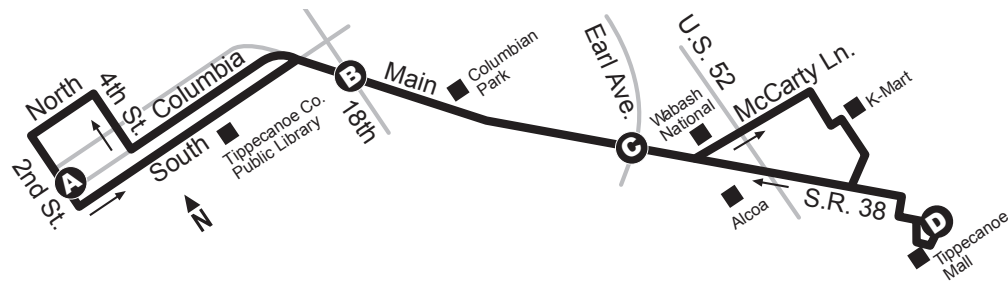

4A Tippecanoe Mall

Call 742-RIDE | www.gocitybus.com

Monday to Saturday

No Saturday service on shaded times.

Downtown to Tippecanoe Mall:

Downtown Lafayette	Main & 18th St.	Main & Earl	Tippecanoe Mall (Entrance E)
A	B	C	D
6:15AM	6:20AM	6:23AM	6:32AM
6:45	6:50	6:53	7:02
7:15	7:20	7:23	7:32
7:45	7:50	7:53	8:02
8:15	8:20	8:23	8:32
8:45	8:50	8:53	9:02
9:15	9:20	9:23	9:32
9:45	9:50	9:53	10:02
10:15	10:20	10:23	10:32
10:45	10:50	10:53	11:02
11:15	11:20	11:23	11:32
11:45	11:50	11:53	12:02PM
12:15PM	12:20PM	12:23PM	12:32
12:45	12:50	12:53	1:02
1:15	1:20	1:23	1:32
1:45	1:50	1:53	2:02
2:15	2:20	2:23	2:32
2:45	2:50	2:53	3:02
3:15	3:20	3:23	3:32
3:45	3:50	3:53	4:02
4:15	4:20	4:23	4:32
4:45	4:50	4:53	5:02
5:15	5:20	5:23	5:32
5:45	5:50	5:53	6:02
6:15	6:20	6:23	6:32
6:45	6:50	6:53	7:02
7:15	7:20	7:23	7:32
7:45	7:50	7:53	8:02
8:45	8:50	8:53	9:02
9:45	9:50	9:53	10:02
10:45	10:50	10:53	11:02

Bus becomes #1A Market Square and goes downtown. See Schedule 1A for details.

Tippecanoe Mall to Downtown:

Tippecanoe Mall (Entrance E)	Main & Earl	Main & 18th St.	Downtown Lafayette
D	C	B	A
6:23AM	6:26AM	6:29AM	6:40AM
6:53	6:56	6:59	7:10
7:23	7:26	7:29	7:40
7:53	7:56	7:59	8:10
8:23	8:26	8:29	8:40
8:53	8:56	8:59	9:10
9:23	9:26	9:29	9:40
9:53	9:56	9:59	10:10
10:23	10:26	10:29	10:40
10:53	10:56	10:59	11:10
11:23	11:26	11:29	11:40
11:53	11:56	11:59	12:10PM
12:23PM	12:26PM	12:29PM	12:40
12:53	12:56	12:59	1:10
1:23	1:26	1:29	1:40
1:53	1:56	1:59	2:10
2:23	2:26	2:29	2:40
2:53	2:56	2:59	3:10
3:23	3:26	3:29	3:40
3:53	3:56	3:59	4:10
4:23	4:26	4:29	4:40
4:53	4:56	4:59	5:10
5:23	5:26	5:29	5:40
5:53	5:56	5:59	6:10
6:23	6:26	6:29	6:40
6:53	6:56	6:59	7:10
7:23	7:26	7:29	7:40
7:53	7:56	7:59	8:10
8:23	8:26	8:29	8:40
9:23	9:26	9:29	9:40
10:23	10:26	10:29	10:40
11:23	11:26	11:29	11:40

Bus becomes #4B Purdue West/Klondike

Sunday

Downtown to Tippecanoe Mall:

Downtown Lafayette	Main & 18th St.	Main & Earl	Tippecanoe Mall (Entrance E)
A	B	C	D
9:45AM	9:50AM	9:55AM	10:02AM
10:45	10:50	10:55	11:02
11:45	11:50	11:55	12:02PM
12:45PM	12:50PM	12:55PM	1:02
1:45	1:50	1:55	2:02
2:45	2:50	2:55	3:02
3:45	3:50	3:55	4:02
4:45	4:50	4:55	5:02
5:45	5:50	5:55	6:02

Tippecanoe Mall to Downtown:

Tippecanoe Mall (Entrance E)	Main & Earl	Main & 18th St.	Downtown Lafayette
D	C	B	A
10:23AM	10:26AM	10:29AM	10:40AM
11:23	11:26	11:29	11:40
12:23PM	12:26PM	12:29PM	12:40PM
1:23	1:26	1:29	1:40
2:23	2:26	2:29	2:40
3:23	3:26	3:29	3:40
4:23	4:26	4:29	4:40
5:23	5:26	5:29	5:40
6:23	6:26	6:29	6:40

4B Purdue West/Klondike

Does not operate Sundays.

*First bus begins at Airport Rd. and State St. at 6:20 a.m. and follows inbound route to Riehle Plaza.

**Purdue Village: This bus detours to Purdue Village (see dotted line on map) when bus is inbound on these evening trips, all day on Saturdays, and on weekdays when Purdue classes are not held.

Monday to Saturday

No Saturday service on shaded times.

Outbound: Downtown to Wal-Mart: