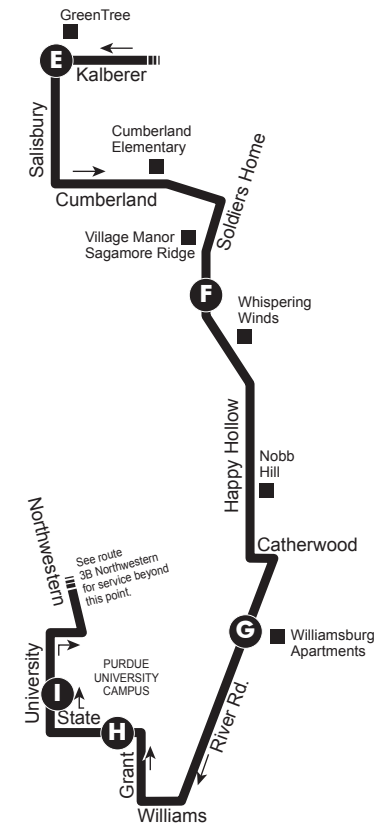

* Bus arrives at Lambert Fieldhouse from route 3B Northwestern. See schedule for details.

Bus serves Veterans Home on request. Call 423-2666 to request service at least 30 minutes prior to expected time.

TRANSFERS: Lilly Hall is the transfer point to 1B and 4B buses, and trolleys, bound for downtown.

TO CAMPUS

INBOUND: From Kalberer Rd. to Campus

	Kalberer & Salisbury	Village Manor/Sagamore Ridge	River Rd. & Dehart	**Purdue Memorial Union	Beering Hall
	E	F	G	H	I
	5:50AM	5:54AM	6:00AM	6:07AM	6:09AM
	6:20	6:24	6:30	6:37	6:39
	6:50	6:54	7:00	7:07	7:09
	7:20	7:24	7:30	7:37	7:39
	7:50	7:54	8:00	8:07	8:09
	8:20	8:24	8:30	8:37	8:39
	8:50	8:54	9:00	9:07	9:09
	9:20	9:24	9:30	9:37	9:39
	9:50	9:54	10:00	10:07	10:09
	10:20	10:24	10:30	10:37	10:39
	10:50	10:54	11:00	11:07	11:09
	11:20	11:24	11:30	11:37	11:39
	11:50	11:54	12:00PM	12:07PM	12:09PM
	12:20PM	12:24PM	12:30	12:37	12:39
	12:50	12:54	1:00	1:07	1:09
	1:20	1:24	1:30	1:37	1:39
	1:50	1:54	2:00	2:07	2:09
	2:20	2:24	2:30	2:37	2:39
	2:50	2:54	3:00	3:07	3:09
	3:20	3:24	3:30	3:37	3:39
	3:50	3:54	4:00	4:07	4:09
	4:20	4:24	4:30	4:37	4:39
	4:50	4:54	5:00	5:07	5:09
	5:20	5:24	5:30	5:37	5:39
	5:50	5:54	6:00	6:07	6:09
	6:20	6:24	6:30	6:37	6:39

* At Purdue Memorial Union bus begins route 3B Northwestern. See 3B schedule for details.

This route does not operate on Saturdays or Sundays.

Call 742-RIDE | www.gocitybus.com

Printed on recycled paper.