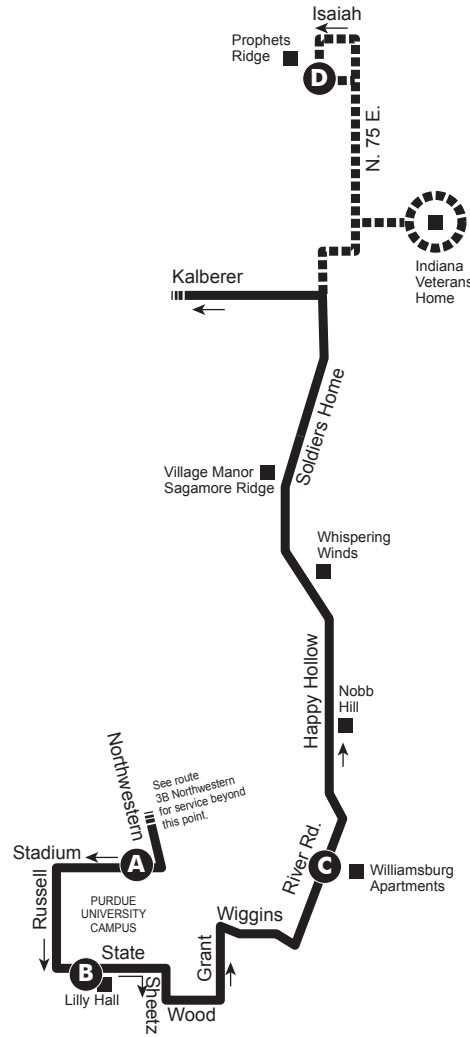

5 Happy Hollow

MONDAY TO FRIDAY

FROM CAMPUS

OUTBOUND: From Campus to Kalberer Rd.

	*Lambert Fieldhouse on Stadium	Lilly Hall	River Rd. & Dehart	Prophet's Ridge
	A	B	C	D
	-	-	-	-
	-	-	-	6:15AM
	6:20AM	6:25AM	6:30AM	6:45
	6:50	6:55	7:00	7:15
	7:20	7:25	7:30	7:45
	7:50	7:55	8:00	-
	8:20	8:25	8:30	-
	8:50	8:55	9:00	-
	9:20	9:25	9:30	-
	9:50	9:55	10:00	-
	10:20	10:25	10:30	-
	10:50	10:55	11:00	-
	11:20	11:25	11:30	-
	11:50	11:55	12:00PM	-
	12:20PM	12:25PM	12:30	-
	12:50	12:55	1:00	-
	1:20	1:25	1:30	-
	1:50	1:55	2:00	-
	2:20	2:25	2:30	-
	2:50	2:55	3:00	-
	3:20	3:25	3:30	-
	3:50	3:55	4:00	-
	4:20	4:25	4:30	4:45PM
	4:50	4:55	5:00	5:15
	5:20	5:25	5:30	5:45
	5:50	5:55	6:00	6:15
	6:20	6:25	6:30	-
	6:50	6:55	7:00	-
	7:20	7:25	7:30	-

* Bus arrives at Lambert Fieldhouse from route 3B Northwestern. See schedule for details.

Bus serves Veterans Home on request. Call 423-2666 to request service at least 30 minutes prior to expected time.

TRANSFERS: Lilly Hall is the transfer point to 1B and 4B buses, and trolleys, bound for downtown.

TO CAMPUS

INBOUND: From Kalberer Rd. to Campus

	Kalberer & Salisbury	Village Manor/Sagamore Ridge	River Rd. & Dehart	**Purdue Memorial Union	Beering Hall
	E	F	G	H	I
	5:50AM	5:54AM	6:00AM	6:07AM	6:09AM
	6:20	6:24	6:30	6:37	6:39
	6:50	6:54	7:00	7:07	7:09
	7:20	7:24	7:30	7:37	7:39
	7:50	7:54	8:00	8:07	8:09
	8:20	8:24	8:30	8:37	8:39
	8:50	8:54	9:00	9:07	9:09
	9:20	9:24	9:30	9:37	9:39
	9:50	9:54	10:00	10:07	10:09
	10:20	10:24	10:30	10:37	10:39
	10:50	10:54	11:00	11:07	11:09
	11:20	11:24	11:30	11:37	11:39
	11:50	11:54	12:00PM	12:07PM	12:09PM
	12:20PM	12:24PM	12:30	12:37	12:39
	12:50	12:54	1:00	1:07	1:09
	1:20	1:24	1:30	1:37	1:39
	1:50	1:54	2:00	2:07	2:09
	2:20	2:24	2:30	2:37	2:39
	2:50	2:54	3:00	3:07	3:09
	3:20	3:24	3:30	3:37	3:39
	3:50	3:54	4:00	4:07	4:09
	4:20	4:24	4:30	4:37	4:39
	4:50	4:54	5:00	5:07	5:09
	5:20	5:24	5:30	5:37	5:39
	5:50	5:54	6:00	6:07	6:09
	6:20	6:24	6:30	6:37	6:39