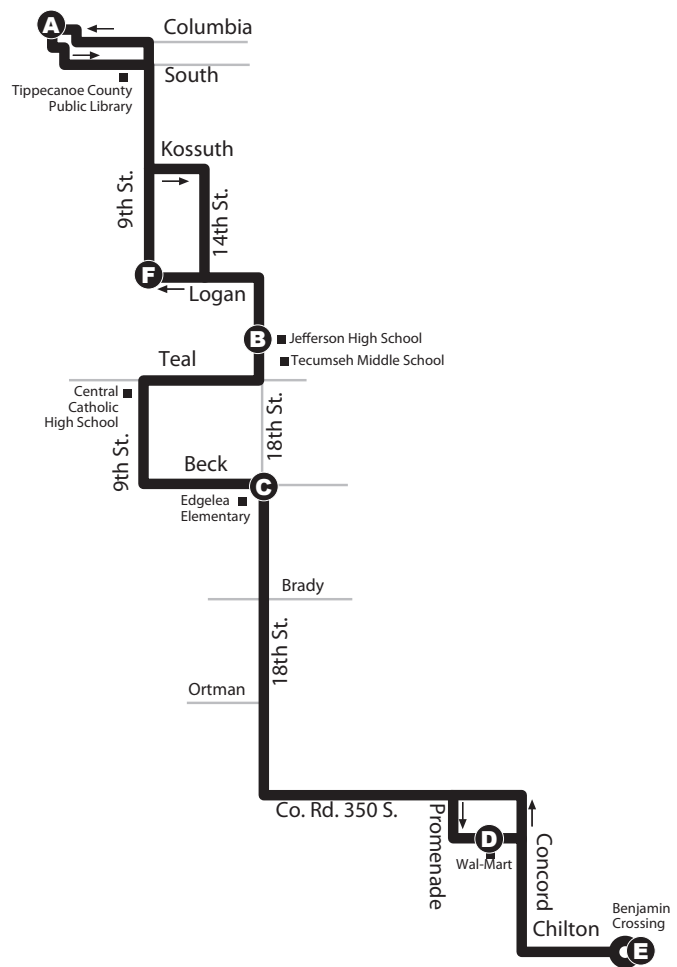

6A Fourth Street

Call 742-RIDE | www.gocitybus.com

Bus serves Eli Lilly and Workman Ln. on request (see dotted line on map). To request service call the dispatcher at 423-2666 at least 30 minutes prior to your expected pick up time.

6B S. 18th St.

6A Fourth Street (Monday to Saturday)

| Leave Downtown Lafayette | Elston & Old Romney | Pay Less at Old 231 S. | Arrive Downtown Lafayette |
|--------------------------|---------------------|------------------------|---------------------------|
| A | B | C | A |
| 6:15AM | 6:24AM | 6:30AM | 6:40AM |
| 6:45 | 6:54 | 7:00 | 7:10 |
| 7:15 | 7:24 | 7:30 | 7:40 |
| 7:45 | 7:54 | 8:00 | 8:10 |
| 8:15 | 8:24 | 8:30 | 8:40 |
| 8:45 | 8:54 | 9:00 | 9:10 |
| 9:15 | 9:24 | 9:30 | 9:40 |
| 9:45 | 9:54 | 10:00 | 10:10 |
| 10:15 | 10:24 | 10:30 | 10:40 |
| 10:45 | 10:54 | 11:00 | 11:10 |
| 11:15 | 11:24 | 11:30 | 11:40 |
| 11:45 | 11:54 | 12:00PM | 12:10PM |
| 12:15PM | 12:24PM | 12:30 | 12:40 |
| 12:45 | 12:54 | 1:00 | 1:10 |
| 1:15 | 1:24 | 1:30 | 1:40 |
| 1:45 | 1:54 | 2:00 | 2:10 |
| 2:15 | 2:24 | 2:30 | 2:40 |
| 2:45 | 2:54 | 3:00 | 3:10 |
| 3:15 | 3:24 | 3:30 | 3:40 |
| 3:45 | 3:54 | 4:00 | 4:10 |
| 4:15 | 4:24 | 4:30 | 4:40 |
| 4:45 | 4:54 | 5:00 | 5:10 |
| 5:15 | 5:24 | 5:30 | 5:40 |
| 5:45 | 5:54 | 6:00 | 6:10 |
| 6:15 | 6:24 | 6:30 | 6:40 |

No Saturday service on shaded times.

Bus serves Eli Lilly and Workman Ln. on request. To request service call the dispatcher at 423-2666 at least 30 minutes prior to your expected pick up time.

6B S. 18th St. (Monday to Saturday)

No Saturday service on shaded times.