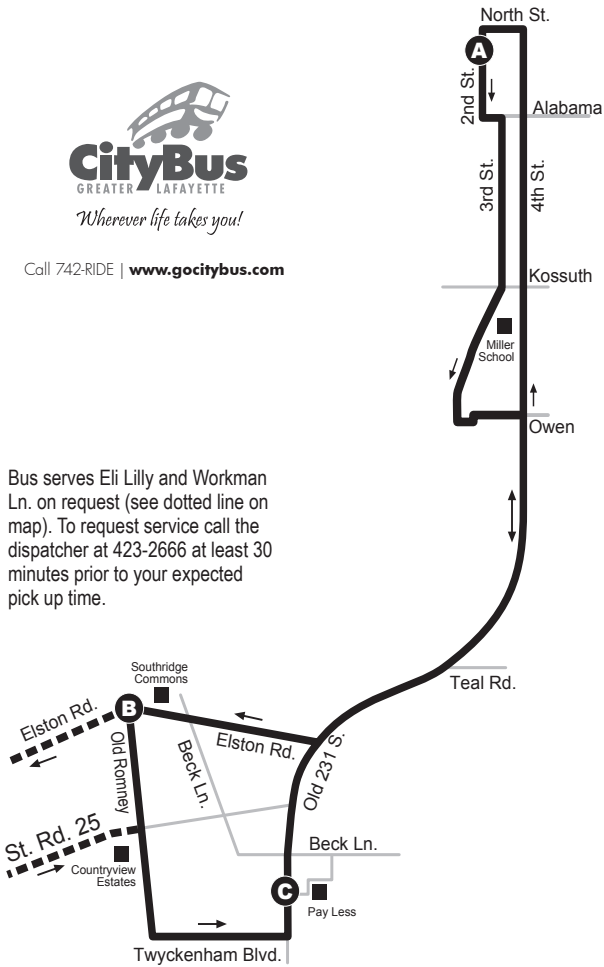

6A Fourth Street

Call 742-RIDE | www.gocitybus.com

Bus serves Eli Lilly and Workman Ln. on request (see dotted line on map). To request service call the dispatcher at 423-2666 at least 30 minutes prior to your expected pick up time.

6B S. 18th St.

6A Fourth Street (Monday to Saturday)

| Leave Downtown Lafayette | Elston & Old Romney | Pay Less at Old 231 S. | Arrive Downtown Lafayette |
|--------------------------|---------------------|------------------------|---------------------------|
| A | B | C | A |
| 6:15AM | 6:24AM | 6:30AM | 6:40AM |
| 6:45 | 6:54 | 7:00 | 7:10 |
| 7:15 | 7:24 | 7:30 | 7:40 |
| 7:45 | 7:54 | 8:00 | 8:10 |
| 8:15 | 8:24 | 8:30 | 8:40 |
| 8:45 | 8:54 | 9:00 | 9:10 |
| 9:15 | 9:24 | 9:30 | 9:40 |
| 9:45 | 9:54 | 10:00 | 10:10 |
| 10:15 | 10:24 | 10:30 | 10:40 |
| 10:45 | 10:54 | 11:00 | 11:10 |
| 11:15 | 11:24 | 11:30 | 11:40 |
| 11:45 | 11:54 | 12:00PM | 12:10PM |
| 12:15PM | 12:24PM | 12:30 | 12:40 |
| 12:45 | 12:54 | 1:00 | 1:10 |
| 1:15 | 1:24 | 1:30 | 1:40 |
| 1:45 | 1:54 | 2:00 | 2:10 |
| 2:15 | 2:24 | 2:30 | 2:40 |
| 2:45 | 2:54 | 3:00 | 3:10 |
| 3:15 | 3:24 | 3:30 | 3:40 |
| 3:45 | 3:54 | 4:00 | 4:10 |
| 4:15 | 4:24 | 4:30 | 4:40 |
| 4:45 | 4:54 | 5:00 | 5:10 |
| 5:15 | 5:24 | 5:30 | 5:40 |
| 5:45 | 5:54 | 6:00 | 6:10 |
| 6:15 | 6:24 | 6:30 | 6:40 |

No Saturday service on shaded times.

Bus serves Eli Lilly and Workman Ln. on request. To request service call the dispatcher at 423-2666 at least 30 minutes prior to your expected pick up time.

6B S. 18th St. (Monday to Saturday)