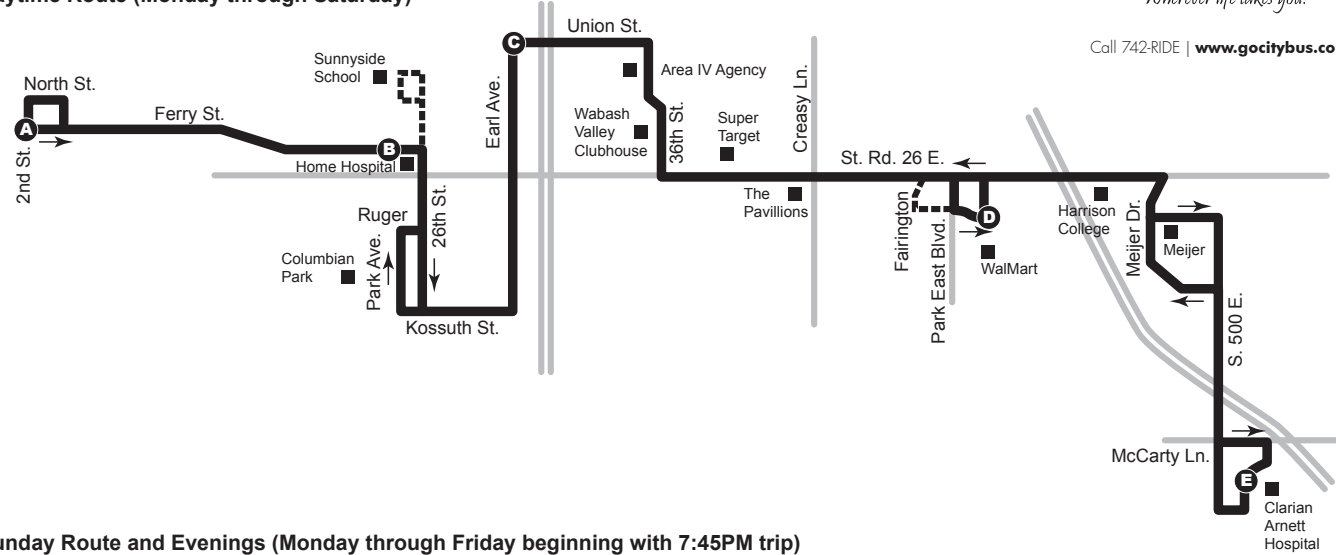

## Daytime Route (Monday through Saturday)

## Sunday Route and Evenings (Monday through Friday beginning with 7:45PM trip)

## Sunday

Leave Downtown Lafayette	Home Hospital	Walmart	Clarian Arnett Hospital	Home Hospital	Arrive Downtown Lafayette
A	B	D	E	B	A
8:45AM	8:50AM	9:05AM	9:10AM	9:30AM	9:40AM
9:45	9:50	10:05	10:10	10:30	10:40
10:45	10:50	11:05	11:10	11:30	11:40
11:45	11:50	12:05PM	12:10PM	12:30PM	12:40PM
12:45PM	12:50PM	1:05	1:10	1:30	1:40
1:45	1:50	2:05	2:10	2:30	2:40
2:45	2:50	3:05	3:10	3:30	3:40
3:45	3:50	4:05	4:10	4:30	4:40
4:45	4:50	5:05	5:10	5:30	5:40
5:45	5:50	6:05	6:10	6:30	6:40