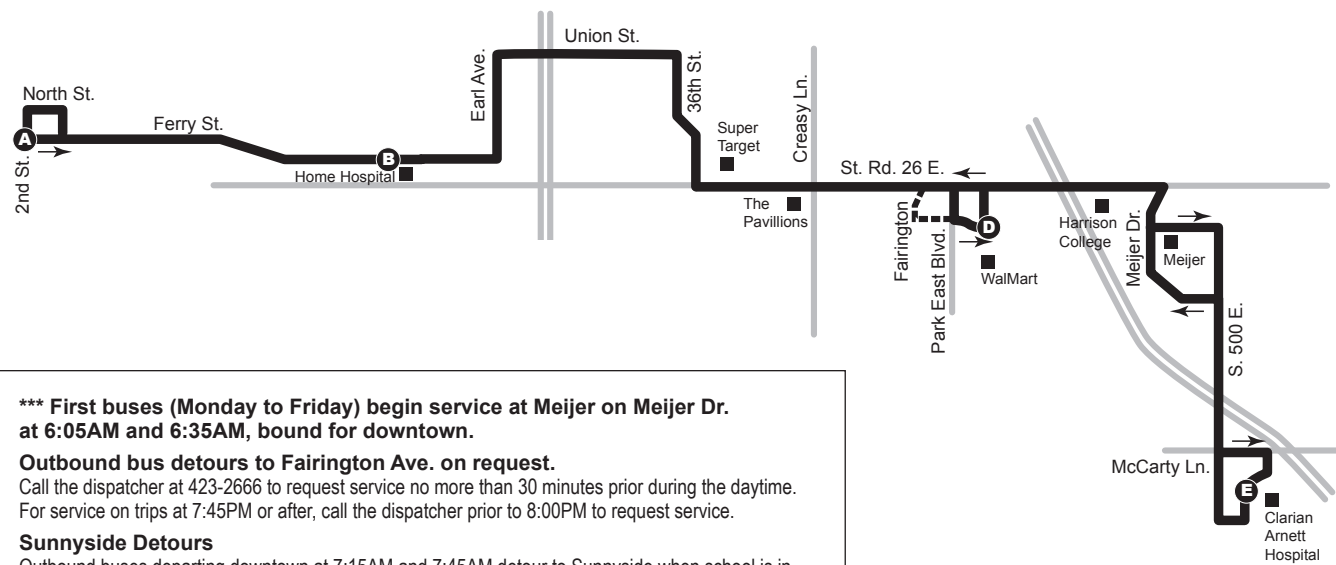

## Daytime Route (Monday through Saturday)

## Sunday Route and Evenings (Monday through Friday beginning with 7:45PM trip)

## Sunday

Leave Downtown Lafayette	Home Hospital	Walmart	Clarian Arnett Hospital	Home Hospital	Arrive Downtown Lafayette
A	B	D	E	B	A
8:45AM	8:50AM	9:05AM	9:10AM	9:30AM	9:40AM
9:45	9:50	10:05	10:10	10:30	10:40
10:45	10:50	11:05	11:10	11:30	11:40
11:45	11:50	12:05PM	12:10PM	12:30PM	12:40PM
12:45PM	12:50PM	1:05	1:10	1:30	1:40
1:45	1:50	2:05	2:10	2:30	2:40
2:45	2:50	3:05	3:10	3:30	3:40
3:45	3:50	4:05	4:10	4:30	4:40
4:45	4:50	5:05	5:10	5:30	5:40
5:45	5:50	6:05	6:10	6:30	6:40

\*\*\* First buses (Monday to Friday) begin service at Meijer on Meijer Dr. at 6:05AM and 6:35AM, bound for downtown.

**Outbound bus detours to Fairington Ave. on request.**  
Call the dispatcher at 423-2666 to request service no more than 30 minutes prior during the daytime. For service on trips at 7:45PM or after, call the dispatcher prior to 8:00PM to request service.