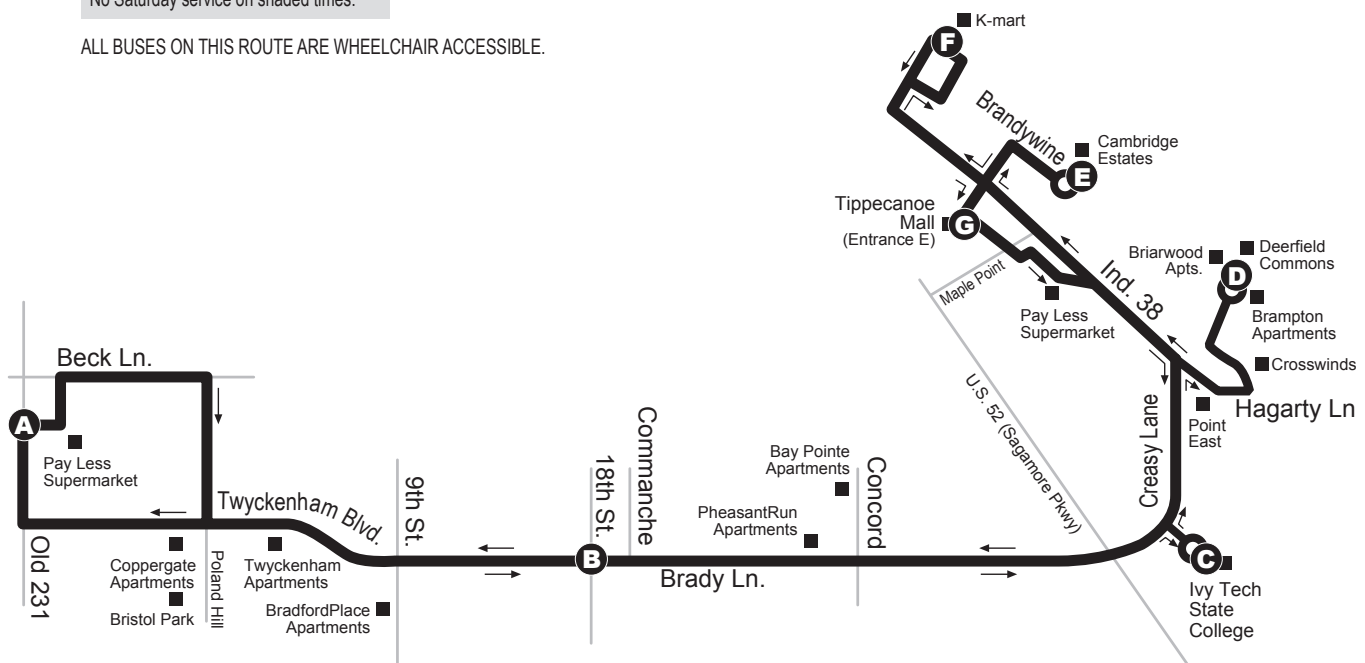

9 Ready2Go

Monday to Saturday

Pay Less on Old 231 S.	18th & Brady	Ivy Tech	Windemere (Briarwood & Deerfield)	Brandywine (Cambridge Estates)	K-Mart	Tippecanoe Mall (Entrance E)	Ivy Tech	18th & Brady
A	B	C	D	E	F	G	C	B
—	—	—	—	—	—	6:35AM	6:40AM	6:51AM
7:00AM	7:06AM	7:12AM	7:17AM	7:24AM	7:26AM	7:35	7:40	7:51
8:00	8:06	8:12	8:17	8:24	8:26	8:35	8:40	8:51
9:00	9:06	9:12	9:17	9:24	9:26	9:35	9:40	9:51
10:00	10:06	10:12	10:17	10:24	10:26	10:35	10:40	10:51
11:00	11:06	11:12	11:17	11:24	11:26	11:35	11:40	11:51
12:00PM	12:06PM	12:12PM	12:17PM	12:24PM	12:26PM	12:35PM	12:40PM	12:51PM
1:00	1:06	1:12	1:17	1:24	1:26	1:35	1:40	1:51
2:00	2:06	2:12	2:17	2:24	2:26	2:35	2:40	2:51
3:00	3:06	3:12	3:17	3:24	3:26	3:35	3:40	3:51
4:00	4:06	4:12	4:17	4:24	4:26	4:35	4:40	4:51
5:00	5:06	5:12	5:17	5:24	5:26	5:35	5:40	5:51
6:00	6:06	6:12	6:17	6:24	6:26	6:35	6:40	6:51
7:00	7:06	7:12	7:17	7:24	7:26	7:35	7:40	7:51
8:00								

Call 742-RIDE | www.gocitybus.com

No Saturday service on shaded times.

ALL BUSES ON THIS ROUTE ARE WHEELCHAIR ACCESSIBLE.

Need to Transfer?

Here are some tips to help you transfer to other buses if you need to go downtown or elsewhere in Lafayette/West Lafayette.

Transfer to 6A Fourth St.:

Transfers between routes 6A and 9 take place at Pay Less on Old 231 S. (timepoint A on the map) at the top of the hour.

Transfer to 6B S. 18th St.:

Transfers between routes 6B and 9 take place at Brady and S. 18th St. Route 6B outbound heading to Wal-Mart arrives at :29 and :59. The inbound bus arrives at about :19 and :49.

Transfers to 3A Lafayette Square:

Transfers between routes 9 and 3A take place at Commanche and Brady (just east of timepoint B on the map). Route 9 arrives at about :07 each hour. The downtown-bound 3A arrives at :22 and :52 each hour, the mall-bound 3A arrives on the hour and half hour. This transfer can also be made at Tippecanoe Mall (timepoint G on the map), see below.

Transfers at Tippecanoe Mall:

- Route 9 is due at :35 after each hour
- Route 1A Market Square departs at :02 and :32
- Route 3A Lafayette Square departs at :11 and :41
- Route 4B Purdue West departs at :23 and :53

Printed on recycled paper.

© Copyright 2009, CityBus. Effective 8/17/2009.