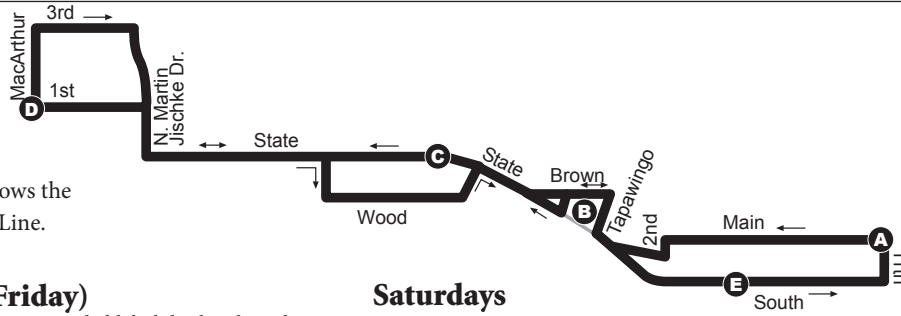

Black Line

Evening and Saturday service follows the Black Line.

Weekday service on days when Purdue classes are not held follows the Black Line instead of the Gold Line.