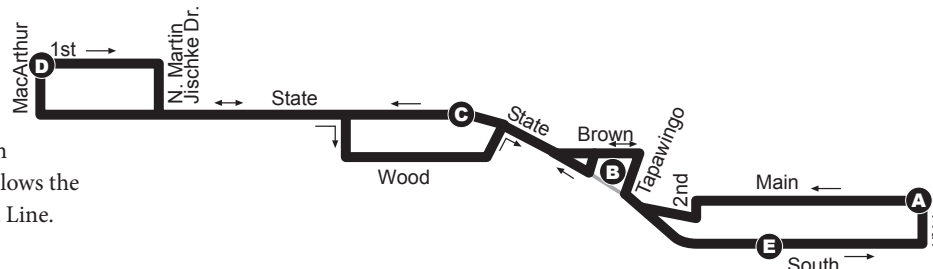

Black Line

Evening and Saturday service follows the Black Line.

Weekday service on days when Purdue classes are not held follows the Black Line instead of the Gold Line.