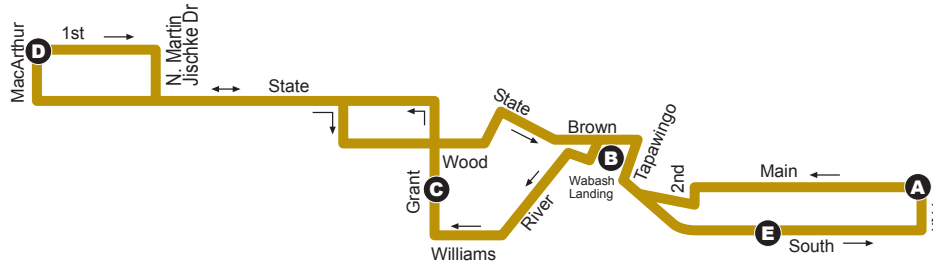

Gold Line

Operates weekdays when Purdue classes are held.

7:02 a.m. to 5:53 p.m., every 12 minutes.

11th St. and Main A	Levee Plaza B	Grant & Harrison C	1st and MacArthur D	Wabash Landing B	Holiday Inn Select E
—	7:02AM	7:07AM	7:12AM	7:22AM	7:24AM
7:04AM	7:14	7:19	7:24	7:34	7:36
7:16	7:26	7:31	7:36	7:46	7:48
7:28	7:38	7:43	7:48	7:58	8:00
7:40	7:50	7:55	8:00	8:10	8:12
7:52	8:02	8:07	8:12	8:22	8:24
8:04	8:14	8:19	8:24	8:34	8:36
8:16	8:26	8:31	8:36	8:46	8:48
8:28	8:38	8:43	8:48	8:58	9:00
8:40	8:50	8:55	9:00	9:10	9:12
8:52	9:02	9:07	9:12	9:22	9:24
9:04	9:14	9:19	9:24	9:34	9:36
9:16	9:26	9:31	9:36	9:46	9:48
9:28	9:38	9:43	9:48	9:58	10:00
9:40	9:50	9:55	10:00	10:10	10:12
9:52	10:02	10:07	10:12	10:22	10:24
10:04	10:14	10:19	10:24	10:34	10:36
10:16	10:26	10:31	10:36	10:46	10:48
10:28	10:38	10:43	10:48	10:58	11:00
10:40	10:50	10:55	11:00	11:10	11:12
10:52	11:02	11:07	11:12	11:22	11:24
11:04	11:14	11:19	11:24	11:34	11:36
11:16	11:26	11:31	11:36	11:46	11:48
11:28	11:38	11:43	11:48	11:58	12:00PM
11:40	11:50	11:55	12:00PM	12:10PM	12:12
11:52	12:02PM	12:07PM	12:12	12:22	12:24
12:04PM	12:14	12:19	12:24	12:34	12:36
12:16	12:26	12:31	12:36	12:46	12:48
12:28	12:38	12:43	12:48	12:58	1:00
12:40	12:50	12:55	1:00	1:10	1:12
12:52	1:02	1:07	1:12	1:22	1:24
1:04	1:14	1:19	1:24	1:34	1:36
1:16	1:26	1:31	1:36	1:46	1:48
1:28	1:38	1:43	1:48	1:58	2:00
1:40	1:50	1:55	2:00	2:10	2:12
1:52	2:02	2:07	2:12	2:22	2:24
2:04	2:14	2:19	2:24	2:34	2:36
2:16	2:26	2:31	2:36	2:46	2:48
2:28	2:38	2:43	2:48	2:58	3:00
2:40	2:50	2:55	3:00	3:10	3:12
2:52	3:02	3:07	3:12	3:22	3:24
3:04	3:14	3:19	3:24	3:34	3:36
3:16	3:26	3:31	3:36	3:46	3:48
3:28	3:38	3:43	3:48	3:58	4:00
3:40	3:50	3:55	4:00	4:10	4:12
3:52	4:02	4:07	4:12	4:22	4:24
4:04	4:14	4:19	4:24	4:34	4:36
4:16	4:26	4:31	4:36	4:46	4:48
4:28	4:38	4:43	4:48	4:58	5:00
4:40	4:50	4:55	5:00	5:10	5:12
4:52	5:02	5:07	5:12	5:22	5:24
5:04	5:14	5:19	5:24	5:34	5:36
5:16	5:26	5:31	5:36	5:46	5:48
5:28	—	—	—	—	—
5:38	—	—	—	—	—
5:53	—	—	—	—	—