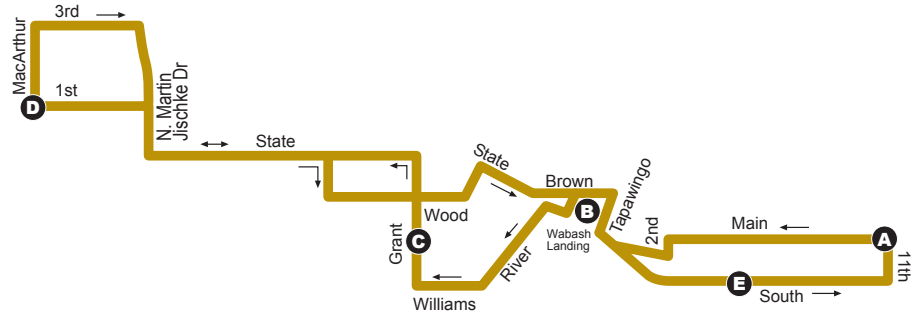

# Gold Line

Operates weekdays when Purdue classes are held.

7:02 a.m. to 5:53 p.m., every 12 minutes.

11th St. and Main <b>A</b>	Levee Plaza <b>B</b>	Grant & Harrison <b>C</b>	1st and MacArthur <b>D</b>	Wabash Landing <b>B</b>	Holiday Inn Select <b>E</b>
—	7:02AM	7:07AM	7:12AM	7:22AM	7:24AM
7:04AM	7:14	7:19	7:24	7:34	7:36
7:16	7:26	7:31	7:36	7:46	7:48
7:28	7:38	7:43	7:48	7:58	8:00
7:40	7:50	7:55	8:00	8:10	8:12
7:52	8:02	8:07	8:12	8:22	8:24
8:04	8:14	8:19	8:24	8:34	8:36
8:16	8:26	8:31	8:36	8:46	8:48
8:28	8:38	8:43	8:48	8:58	9:00
8:40	8:50	8:55	9:00	9:10	9:12
8:52	9:02	9:07	9:12	9:22	9:24
9:04	9:14	9:19	9:24	9:34	9:36
9:16	9:26	9:31	9:36	9:46	9:48
9:28	9:38	9:43	9:48	9:58	10:00
9:40	9:50	9:55	10:00	10:10	10:12
9:52	10:02	10:07	10:12	10:22	10:24
10:04	10:14	10:19	10:24	10:34	10:36
10:16	10:26	10:31	10:36	10:46	10:48
10:28	10:38	10:43	10:48	10:58	11:00
10:40	10:50	10:55	11:00	11:10	11:12
10:52	11:02	11:07	11:12	11:22	11:24
11:04	11:14	11:19	11:24	11:34	11:36
11:16	11:26	11:31	11:36	11:46	11:48
11:28	11:38	11:43	11:48	11:58	12:00PM
11:40	11:50	11:55	12:00PM	12:10PM	12:12
11:52	12:02PM	12:07PM	12:12	12:22	12:24
12:04PM	12:14	12:19	12:24	12:34	12:36
12:16	12:26	12:31	12:36	12:46	12:48
12:28	12:38	12:43	12:48	12:58	1:00
12:40	12:50	12:55	1:00	1:10	1:12
12:52	1:02	1:07	1:12	1:22	1:24
1:04	1:14	1:19	1:24	1:34	1:36
1:16	1:26	1:31	1:36	1:46	1:48
1:28	1:38	1:43	1:48	1:58	2:00
1:40	1:50	1:55	2:00	2:10	2:12
1:52	2:02	2:07	2:12	2:22	2:24
2:04	2:14	2:19	2:24	2:34	2:36
2:16	2:26	2:31	2:36	2:46	2:48
2:28	2:38	2:43	2:48	2:58	3:00
2:40	2:50	2:55	3:00	3:10	3:12
2:52	3:02	3:07	3:12	3:22	3:24
3:04	3:14	3:19	3:24	3:34	3:36
3:16	3:26	3:31	3:36	3:46	3:48
3:28	3:38	3:43	3:48	3:58	4:00
3:40	3:50	3:55	4:00	4:10	4:12
3:52	4:02	4:07	4:12	4:22	4:24
4:04	4:14	4:19	4:24	4:34	4:36
4:16	4:26	4:31	4:36	4:46	4:48
4:28	4:38	4:43	4:48	4:58	5:00
4:40	4:50	4:55	5:00	5:10	5:12
4:52	5:02	5:07	5:12	5:22	5:24
5:04	5:14	5:19	5:24	5:34	5:36
5:16	5:26	5:31	5:36	5:46	5:48
5:28	—	—	—	—	—
5:38	—	—	—	—	—
5:53	—	—	—	—	—